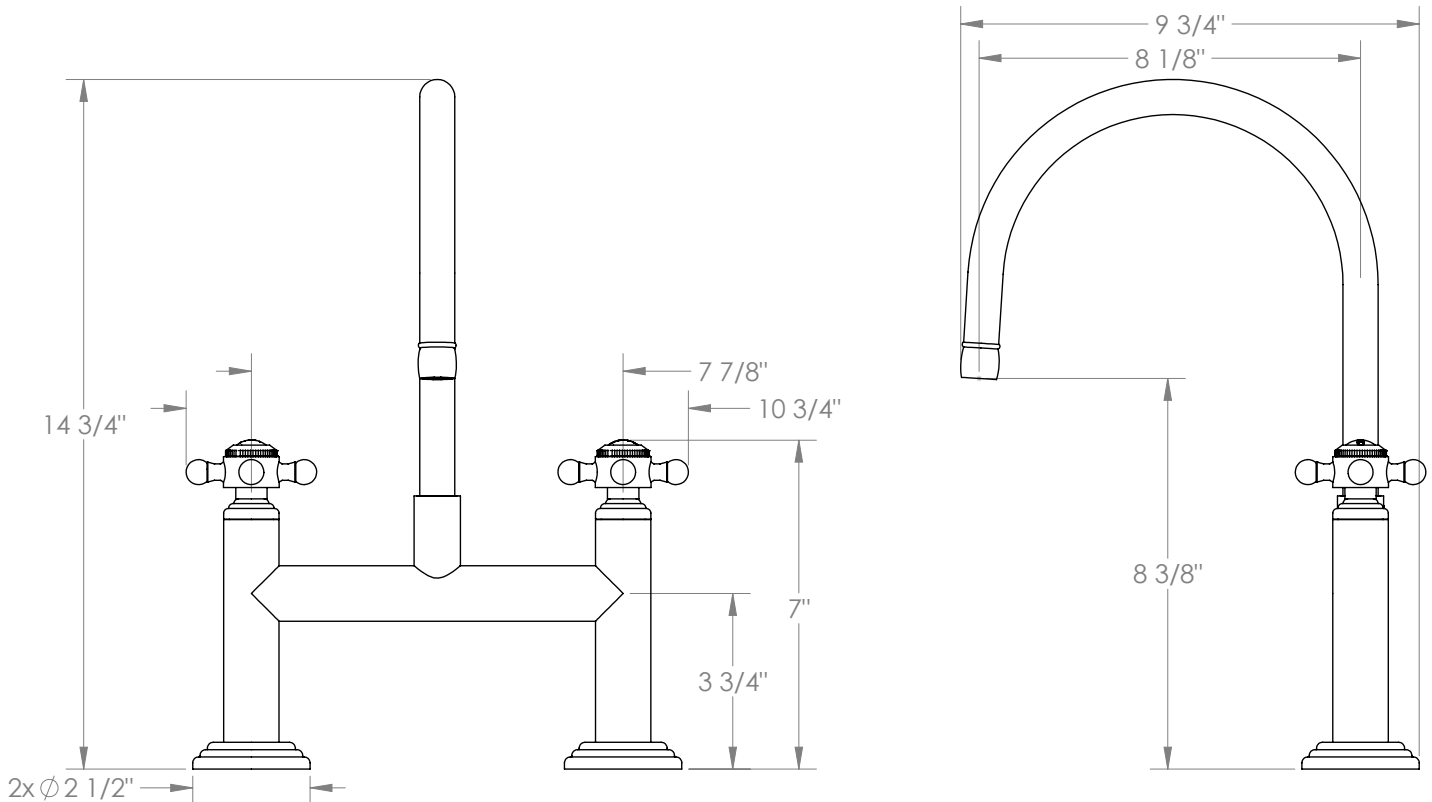

WATERMARK

BROOKLYN, NEW YORK

Stratford
321-7.5-V

Deck Mounted, Bridge Kitchen Faucet

- Fits Deck Up To 2" Thick
- Recommended Mounting Hole: 1-1/8"
- All Lead-Free Brass Construction
- Flow Rate: 1.75 GPM
- 1/4 Turn Ceramic Cartridge
- 360° Rotating Spout
- Professional Installation Required

Available in all finishes shown on the [Watermark Designs website](#)

Meets the applicable requirements of ASME A112.18.1-2005/CSA B125.1-05, entitled "Plumbing Supply Fittings".

Watermark Designs reserves the right to make revisions without notice to produce specifications. All product dimensions are nominal.