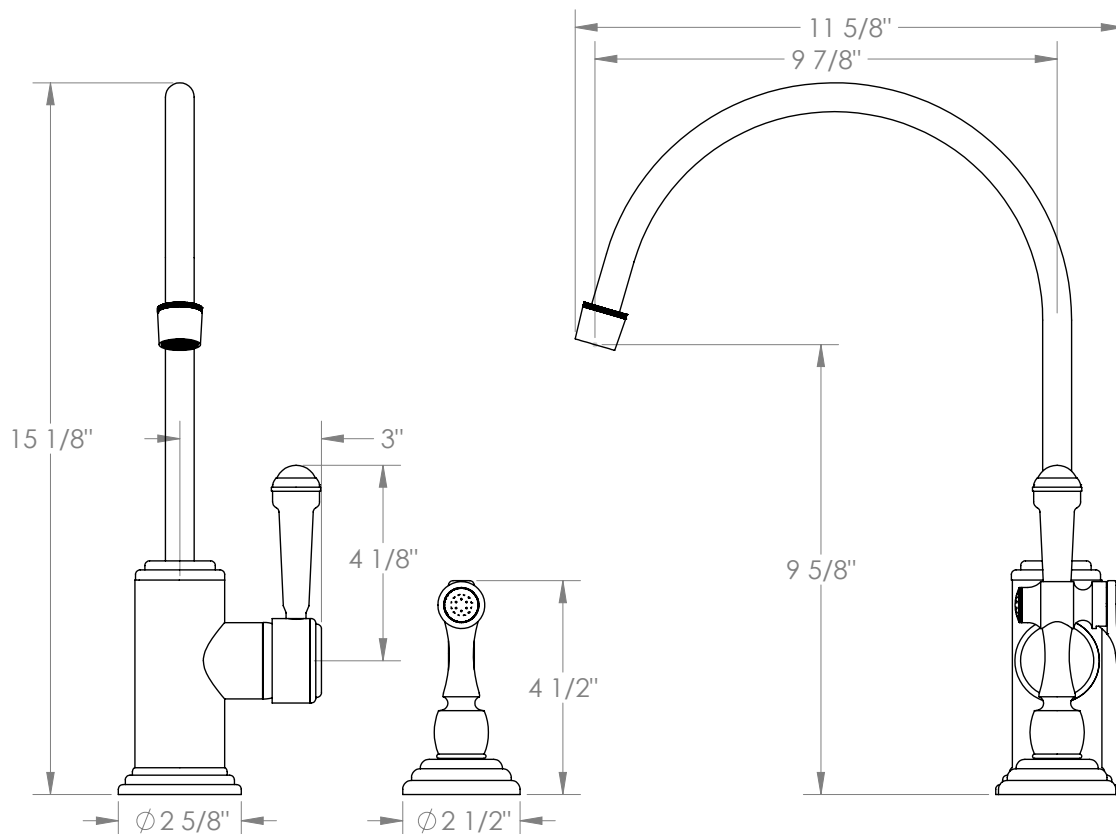

WATERMARK

BROOKLYN, NEW YORK

Stratford 321-7.4EG-S2

Deck Mounted, Extended Gooseneck, Monoblock
Kitchen Faucet with Side Spray

- Side Spray Hose Length: 50" (Final Length May Vary)
- Fits Deck Up To 1-1/2" Thick
- Recommended Mounting Hole: 1-3/8"
- All Lead-Free Brass Construction
- Flow Rate: 1.75 GPM
- Ceramic Mixing Cartridge
- 360° Rotating Spout
- Professional Installation Required

Available in all finishes shown on the [Watermark Designs website](https://www.watermark-designs.com)

Meets the applicable requirements of ASME A112.18.1-2005/CSA B125.1-05, entitled "Plumbing Supply Fittings".

Watermark Designs reserves the right to make revisions without notice to produce specifications. All product dimensions are nominal.

09/2023

350 Dewitt Ave. Brooklyn, NY 11207 USA | T: 1 718 257 2800 | F: 1 718 257 2144 | customerservice@watermark-designs.com