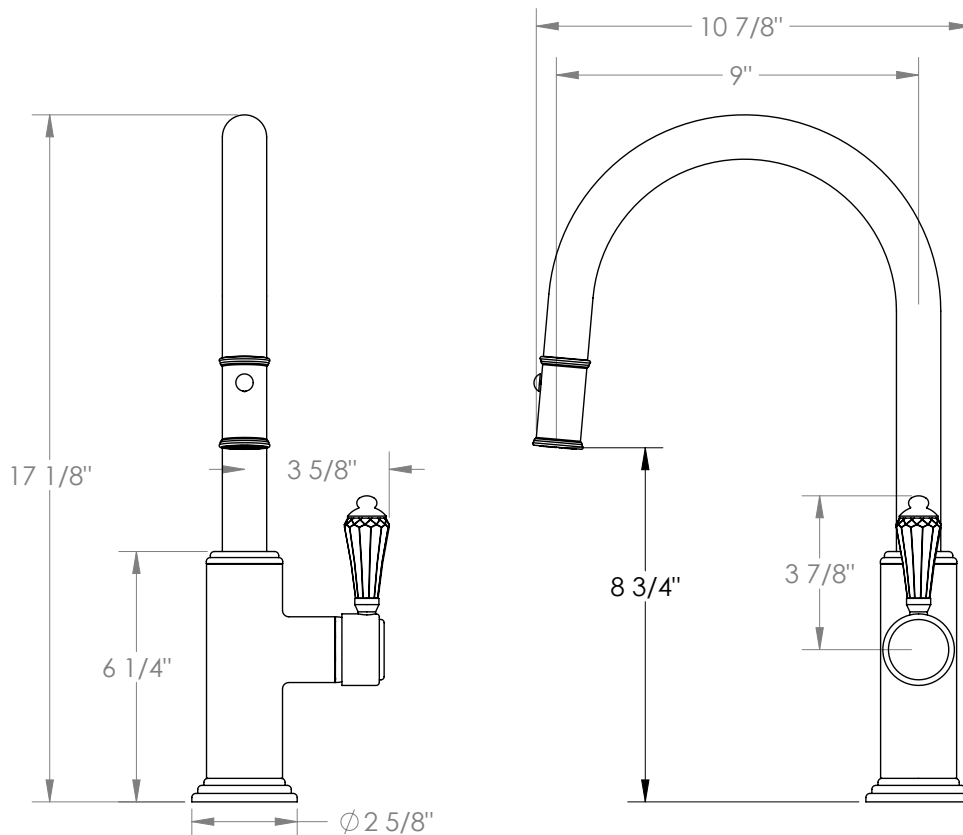

## Stratford

321-7.3PG4-SWA

Deck Mounted, Gooseneck, Monoblock Kitchen  
Faucet with Pull Down Spray - Low Spout

- Pullout Hose Length: 14-16" (Final Length May Vary Depending on Spout Type)
- Fits Deck Up To 1-1/2" Thick
- Recommended Mounting Hole: 1-3/8"
- All Lead-Free Brass Construction
- Flow Rate: 1.75 GPM
- Ceramic Mixing Cartridge
- 2 Flow Patterns, Aerated and Spray, Controlled By One Button
- 360° Rotating Spout with Magnetic Docking for Spray
- Professional Installation Required

Available in all finishes shown on the [Watermark Designs website](https://www.watermark-designs.com)

Meets the applicable requirements of ASME A112.18.1-2005/CSA B125.1-05, entitled "Plumbing Supply Fittings".

Watermark Designs reserves the right to make revisions without notice to produce specifications. All product dimensions are nominal.

09/2023

350 Dewitt Ave. Brooklyn, NY 11207 USA | T: 1 718 257 2800 | F: 1 718 257 2144 | [customerservice@watermark-designs.com](mailto:customerservice@watermark-designs.com)