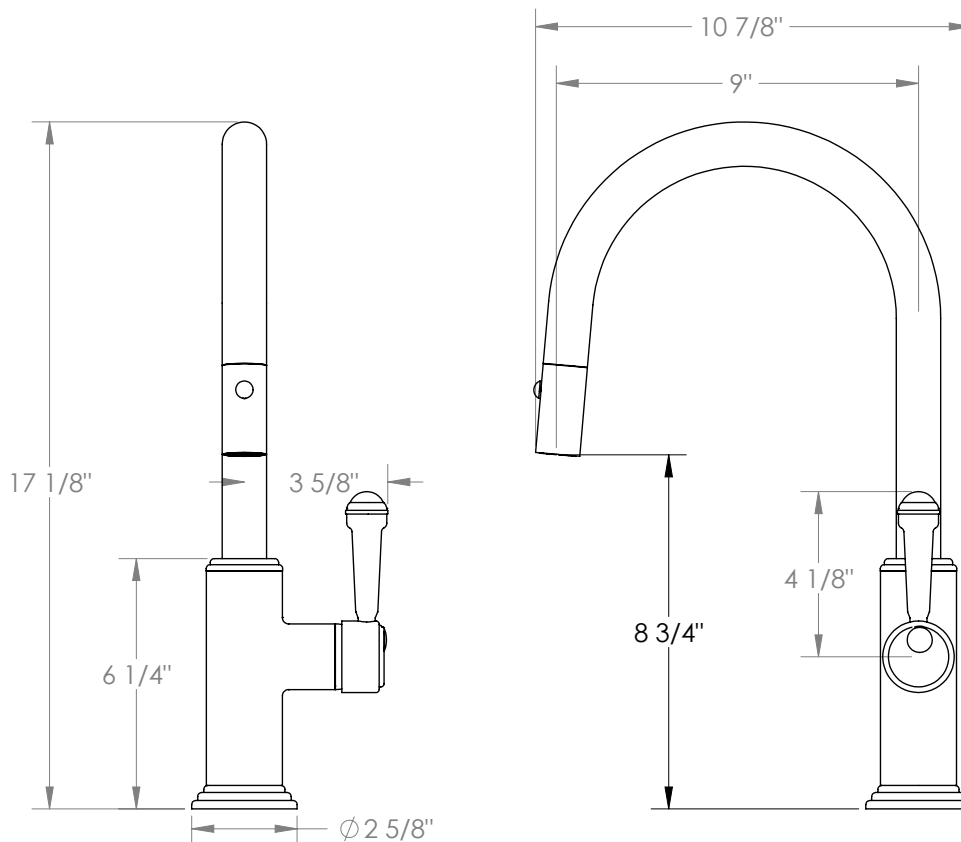

## Stratford

321-7.3PG4-S2

Deck Mounted, Gooseneck, Monoblock Kitchen  
Faucet with Pull Down Spray - Low Spout

- Pullout Hose Length: 14-16" (Final Length May Vary Depending on Spout Type)
- Fits Deck Up To 1-1/2" Thick
- Recommended Mounting Hole: 1-3/8"
- All Lead-Free Brass Construction
- Flow Rate: 1.75 GPM
- Ceramic Mixing Cartridge
- 2 Flow Patterns, Aerated and Spray, Controlled By One Button
- 360° Rotating Spout with Magnetic Docking for Spray
- Professional Installation Required

Available in all finishes shown on the [Watermark Designs website](https://www.watermark-designs.com)

Meets the applicable requirements of ASME A112.18.1-2005/CSA B125.1-05, entitled "Plumbing Supply Fittings".

Watermark Designs reserves the right to make revisions without notice to produce specifications. All product dimensions are nominal.

09/2023

350 Dewitt Ave. Brooklyn, NY 11207 USA | T: 1 718 257 2800 | F: 1 718 257 2144 | [customerservice@watermark-designs.com](mailto:customerservice@watermark-designs.com)