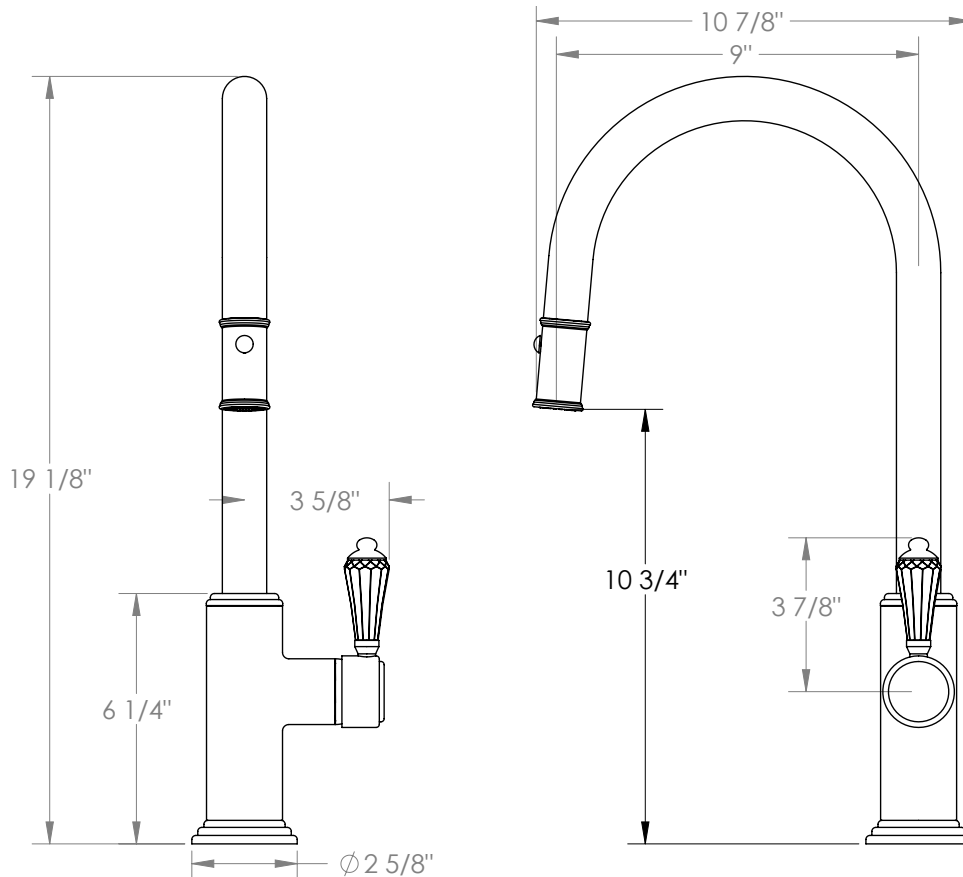

WATERMARK

BROOKLYN, NEW YORK

Stratford

321-7.3PG2-SWA

Deck Mounted, Gooseneck, Monoblock Kitchen Faucet with Pull Down Spray - High Spout

- Pullout Hose Length: 14-16" (Final Length May Vary Depending on Spout Type)
- Fits Deck Up To 1-1/2" Thick
- Recommended Mounting Hole: 1-3/8"
- All Lead-Free Brass Construction
- Flow Rate: 1.75 GPM
- Ceramic Mixing Cartridge
- 2 Flow Patterns, Aerated and Spray, Controlled By One Button
- 360° Rotating Spout with Magnetic Docking for Spray
- Professional Installation Required

Available in all finishes shown on the [Watermark Designs website](https://www.watermark-designs.com)

Meets the applicable requirements of ASME A112.18.1-2005/CSA B125.1-05, entitled "Plumbing Supply Fittings".

Watermark Designs reserves the right to make revisions without notice to produce specifications. All product dimensions are nominal.

09/2023

350 Dewitt Ave. Brooklyn, NY 11207 USA | T: 1 718 257 2800 | F: 1 718 257 2144 | customerservice@watermark-designs.com