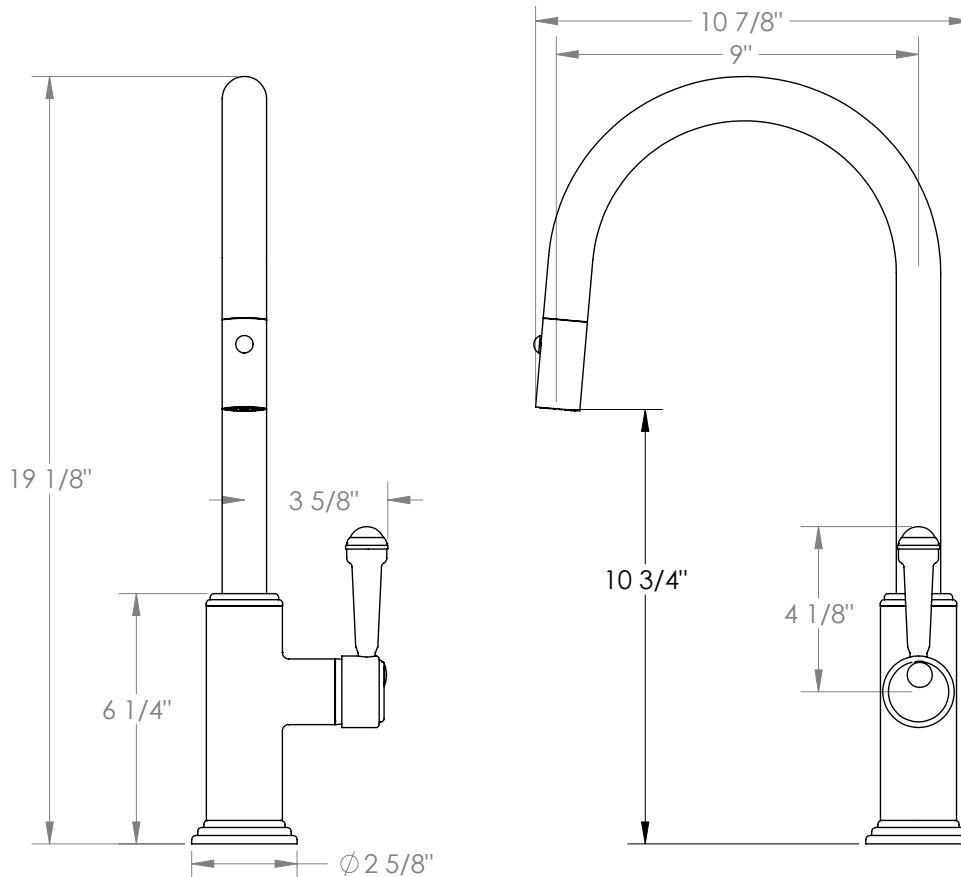

## Stratford

321-7.3PG2-S2

Deck Mounted, Gooseneck, Monoblock Kitchen Faucet with Pull Down Spray - High Spout

- Pullout Hose Length: 14-16" (Final Length May Vary Depending on Spout Type)
- Fits Deck Up To 1-1/2" Thick
- Recommended Mounting Hole: 1-3/8"
- All Lead-Free Brass Construction
- Flow Rate: 1.75 GPM
- Ceramic Mixing Cartridge
- 2 Flow Patterns, Aerated and Spray, Controlled By One Button
- 360° Rotating Spout with Magnetic Docking for Spray
- Professional Installation Required

Available in all finishes shown on the [Watermark Designs website](https://www.watermark-designs.com)

Meets the applicable requirements of ASME A112.18.1-2005/CSA B125.1-05, entitled "Plumbing Supply Fittings".

Watermark Designs reserves the right to make revisions without notice to produce specifications. All product dimensions are nominal.

09/2023

350 Dewitt Ave. Brooklyn, NY 11207 USA | T: 1 718 257 2800 | F: 1 718 257 2144 | [customerservice@watermark-designs.com](mailto:customerservice@watermark-designs.com)