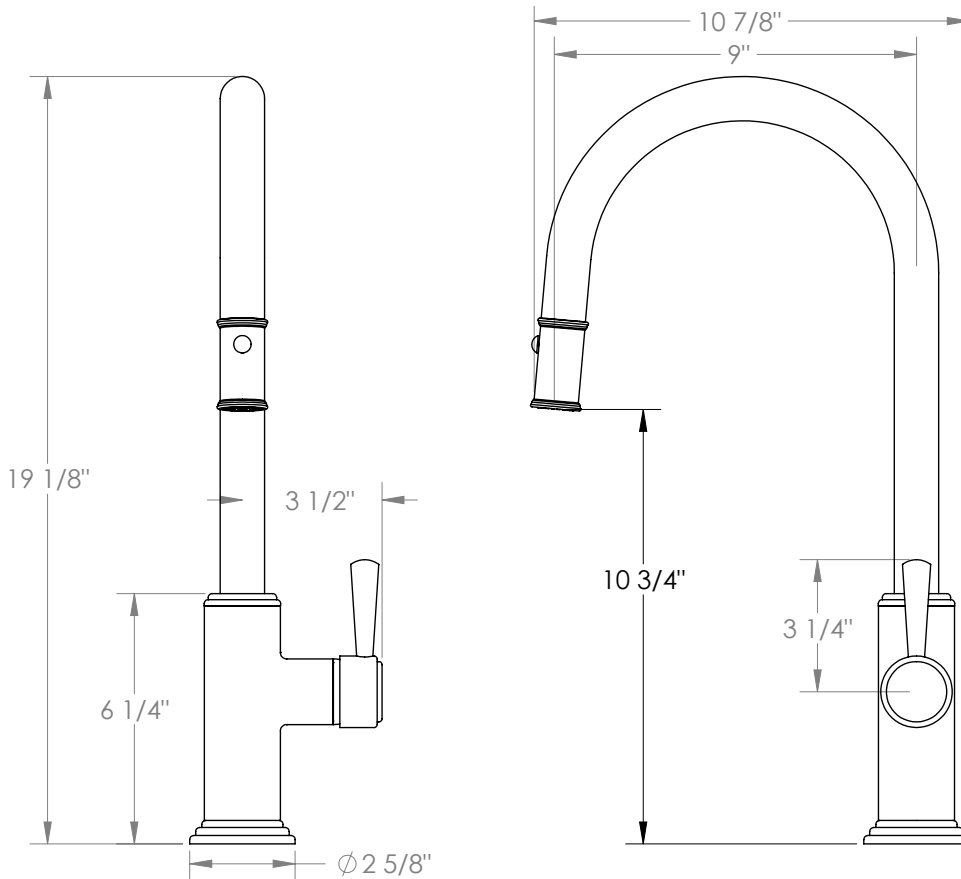

## Stratford

321-7.3PG2-S1A

Deck Mounted, Gooseneck, Monoblock Kitchen Faucet with Pull Down Spray - High Spout

- Pullout Hose Length: 14-16" (Final Length May Vary Depending on Spout Type)
- Fits Deck Up To 1-1/2" Thick
- Recommended Mounting Hole: 1-3/8"
- All Lead-Free Brass Construction
- Flow Rate: 1.75 GPM
- Ceramic Mixing Cartridge
- 2 Flow Patterns, Aerated and Spray, Controlled By One Button
- 360° Rotating Spout with Magnetic Docking for Spray
- Professional Installation Required

Available in all finishes shown on the [Watermark Designs website](https://www.watermark-designs.com)

Meets the applicable requirements of ASME A112.18.1-2005/CSA B125.1-05, entitled "Plumbing Supply Fittings".

Watermark Designs reserves the right to make revisions without notice to produce specifications. All product dimensions are nominal.

09/2023