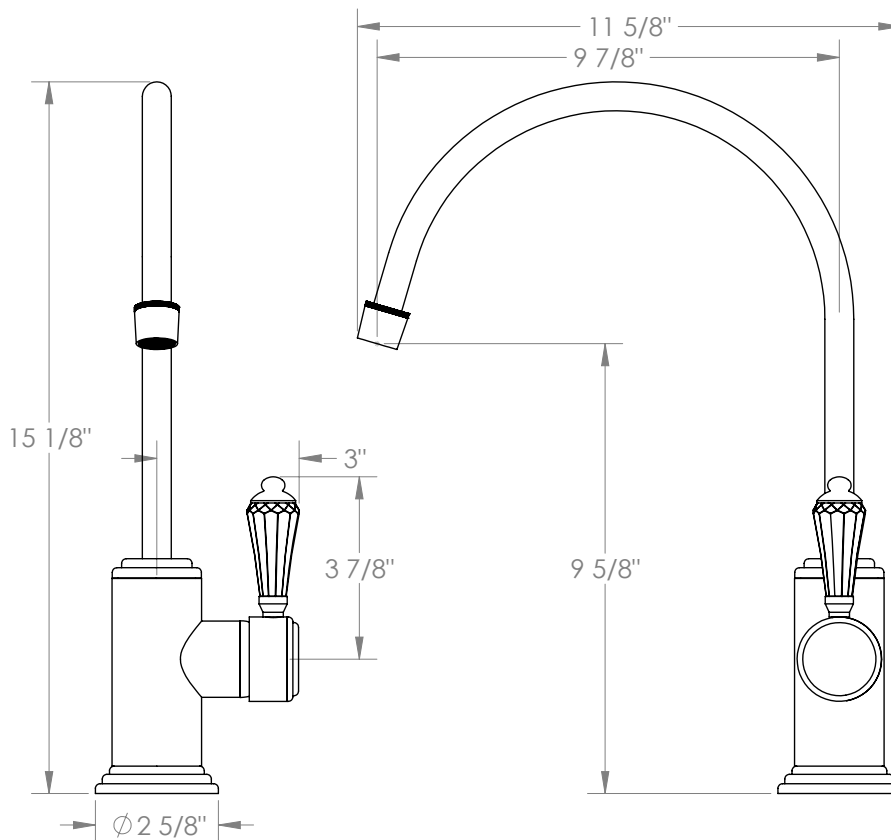

## Stratford 321-7.3EG-SWA

Deck Mounted, Extended Gooseneck, Monoblock  
Kitchen Faucet

- Fits Deck Up To 1-1/2" Thick
- Recommended Mounting Hole: 1-3/8"
- All Lead-Free Brass Construction
- Flow Rate: 1.75 GPM
- Ceramic Mixing Cartridge
- 360° Rotating Spout
- Professional Installation Required

Available in all finishes shown on the [Watermark Designs website](#)

Meets the applicable requirements of ASME A112.18.1-2005/CSA B125.1-05, entitled "Plumbing Supply Fittings".

Watermark Designs reserves the right to make revisions without notice to produce specifications. All product dimensions are nominal.