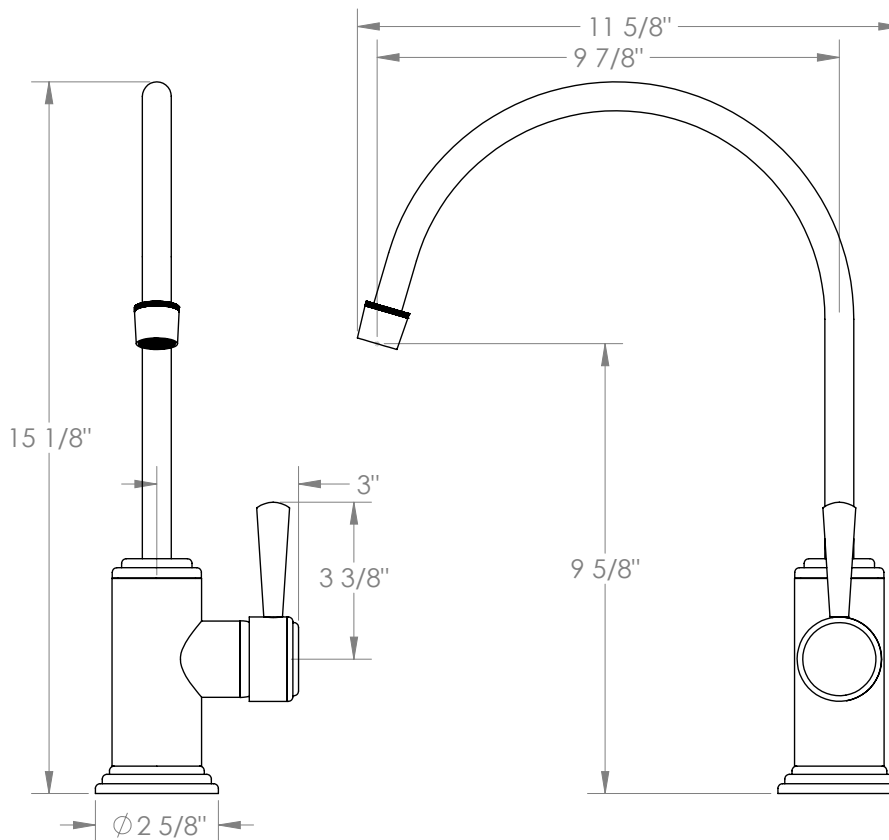

WATERMARK

BROOKLYN, NEW YORK

Stratford 321-7.3EG-S1A

Deck Mounted, Extended Gooseneck, Monoblock
Kitchen Faucet

- Fits Deck Up To 1-1/2" Thick
- Recommended Mounting Hole: 1-3/8"
- All Lead-Free Brass Construction
- Flow Rate: 1.75 GPM
- Ceramic Mixing Cartridge
- 360° Rotating Spout
- Professional Installation Required

Available in all finishes shown on the [Watermark Designs website](#)

Meets the applicable requirements of ASME A112.18.1-2005/CSA B125.1-05, entitled "Plumbing Supply Fittings".

Watermark Designs reserves the right to make revisions without notice to produce specifications. All product dimensions are nominal.