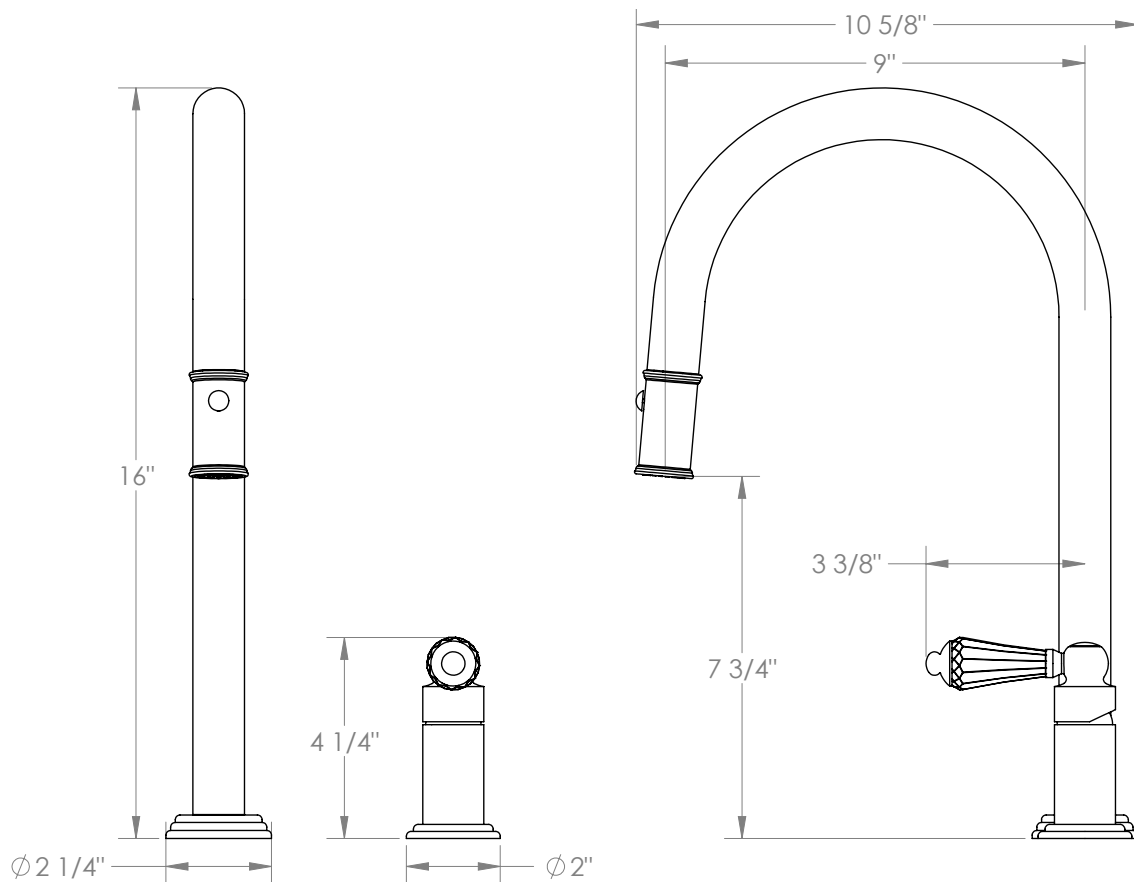

### 321-7.1.3PG2-SWAV

Deck Mounted, Single Handle, Gooseneck  
Faucet with Pull Down Spray - High Spout

- Pullout Hose Length: 14-16" (Final Length May Vary Depending on Spout Type)
- Fits Deck Up To 2-1/2" Thick
- Recommended Mounting Hole: 1-3/8"
- All Lead-Free Brass Construction
- Flow Rate: 1.75 GPM
- Ceramic Mixing Cartridge
- 2 Flow Patterns, Aerated and Spray, Controlled By One Button
- 360° Rotating Spout with Magnetic Docking for Spray
- Professional Installation Required

Available in all finishes shown on the [Watermark Designs website](#)

Meets the applicable requirements of ASME A112.18.1-2005/CSA B125.1-05, entitled "Plumbing Supply Fittings".

Watermark Designs reserves the right to make revisions without notice to produce specifications. All product dimensions are nominal.