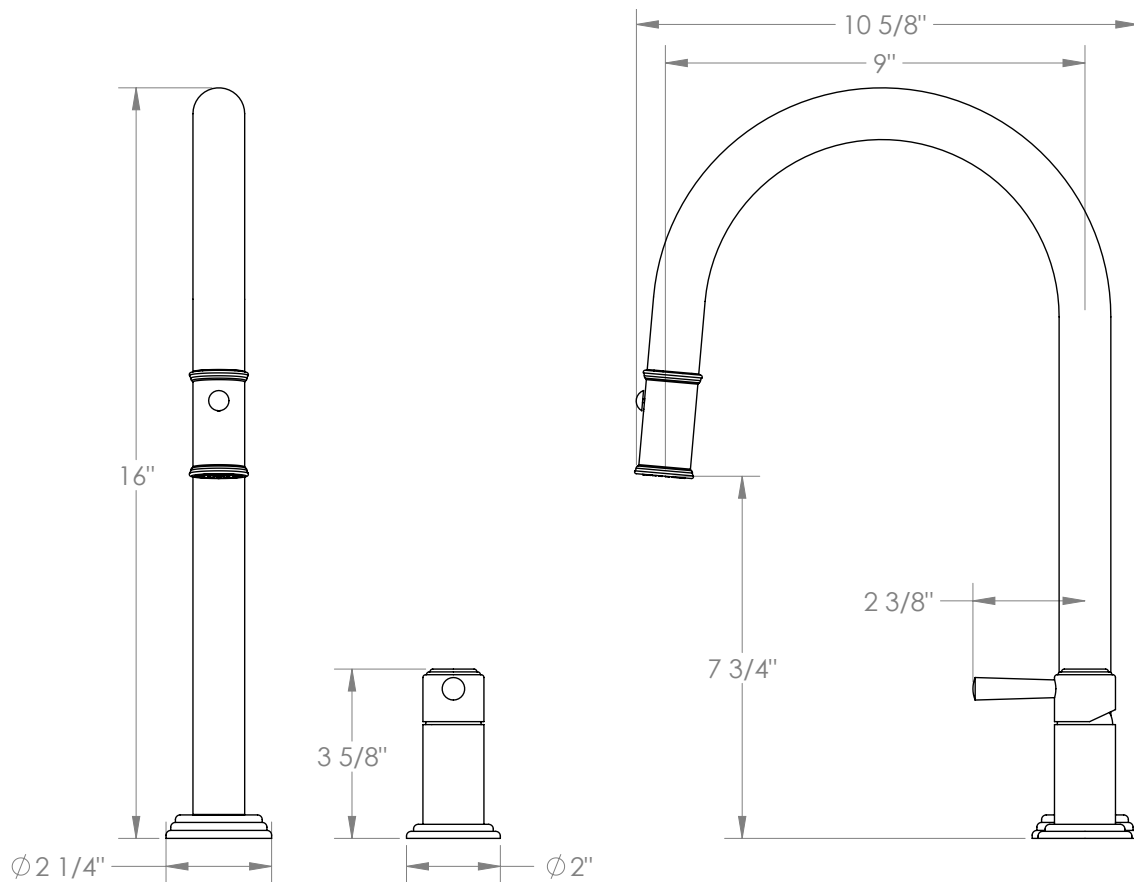

WATERMARK

BROOKLYN, NEW YORK

Stratford

321-7.1.3PG2-S1AV

Deck Mounted, Single Handle, Gooseneck
Faucet with Pull Down Spray - High Spout

- Pullout Hose Length: 14-16" (Final Length May Vary Depending on Spout Type)
- Fits Deck Up To 2-1/2" Thick
- Recommended Mounting Hole: 1-3/8"
- All Lead-Free Brass Construction
- Flow Rate: 1.75 GPM
- Ceramic Mixing Cartridge
- 2 Flow Patterns, Aerated and Spray, Controlled By One Button
- 360° Rotating Spout with Magnetic Docking for Spray
- Professional Installation Required

Available in all finishes shown on the [Watermark Designs website](#)

Meets the applicable requirements of ASME A112.18.1-2005/CSA B125.1-05, entitled "Plumbing Supply Fittings".

Watermark Designs reserves the right to make revisions without notice to produce specifications. All product dimensions are nominal.