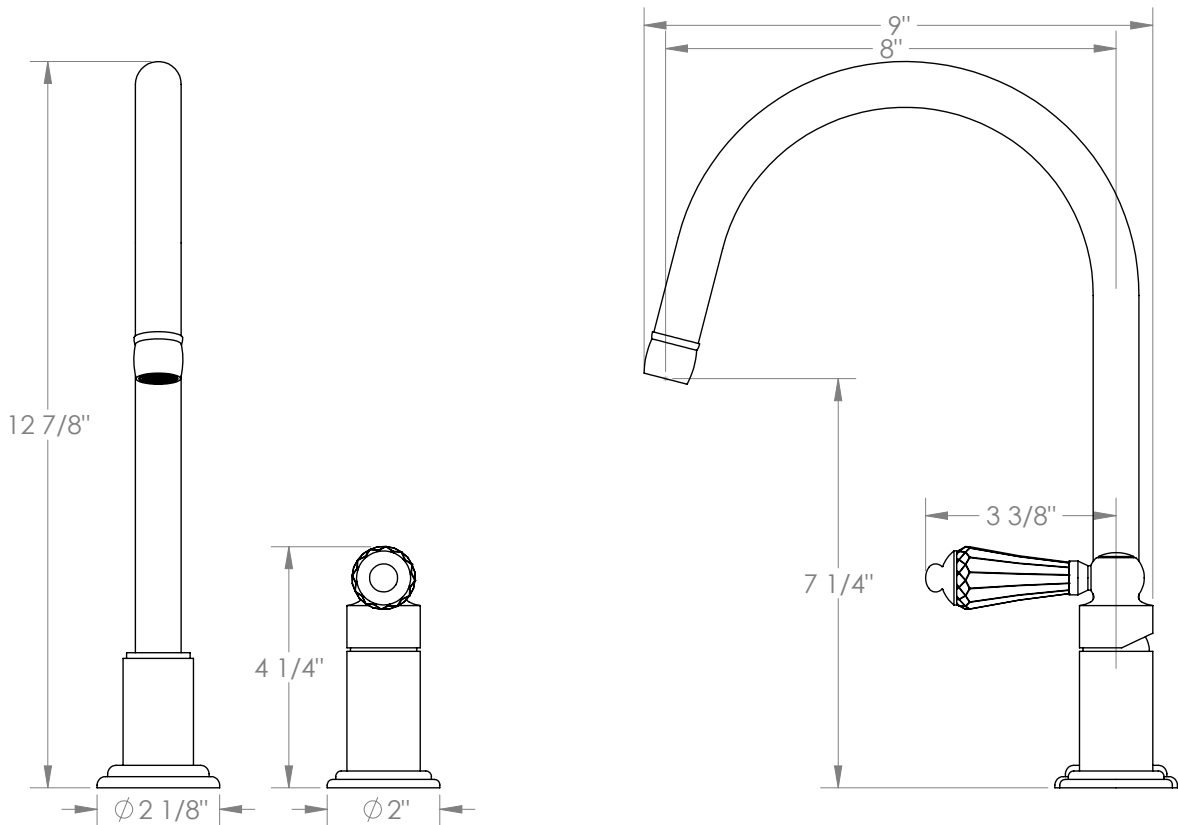

## Stratford

321-7.1.3-SWAV

Deck Mounted, Single Handle Faucet

- Fits Deck Up To 3" Thick
- Recommended Mounting Hole: 1-3/8"
- All Lead-Free Brass Construction
- Flow Rate: 1.75 GPM
- Ceramic Mixing Cartridge
- 360° Rotating Spout
- Professional Installation Required

Available in all finishes shown on the [Watermark Designs website](#)

Meets the applicable requirements of ASME A112.18.1-2005/CSA B125.1-05, entitled "Plumbing Supply Fittings".

Watermark Designs reserves the right to make revisions without notice to produce specifications. All product dimensions are nominal.