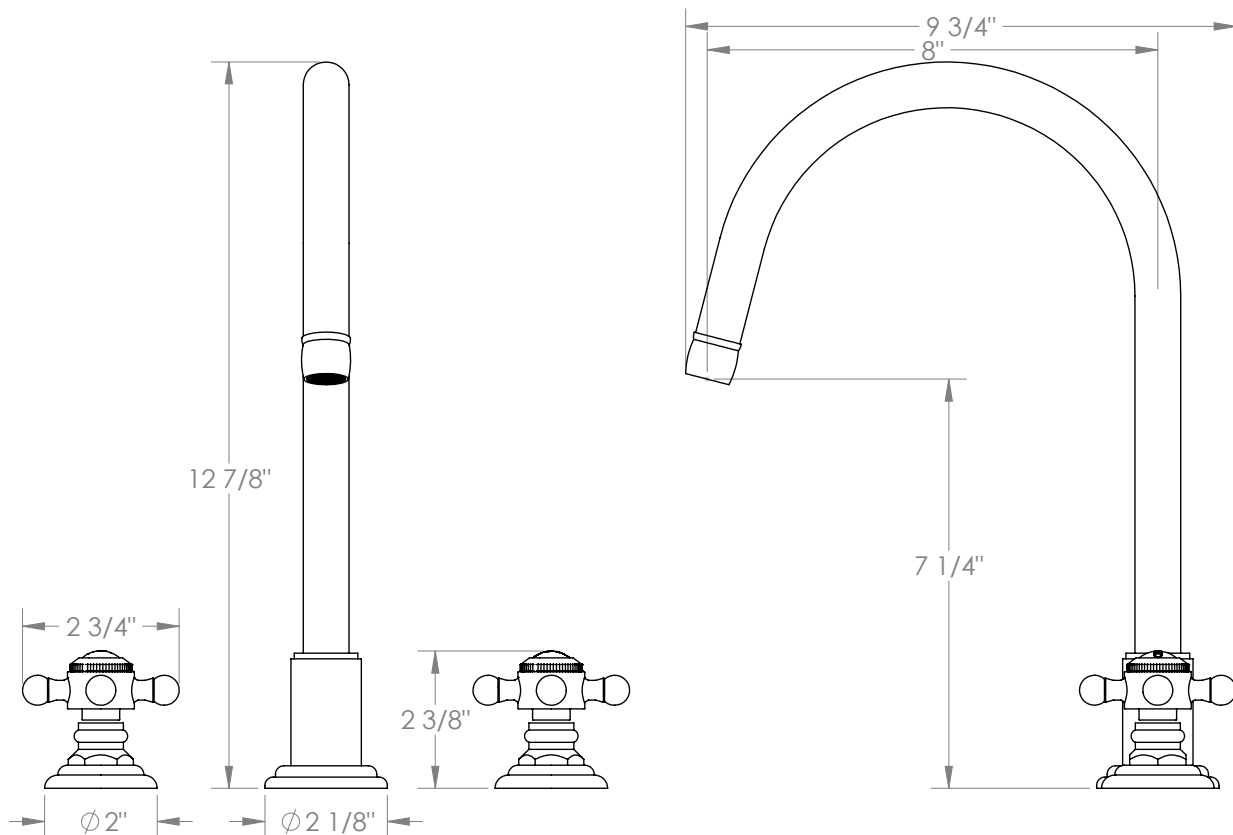

WATERMARK

BROOKLYN, NEW YORK

Stratford 321-7-V

Deck Mounted, Two Handle Faucet

- Fits Deck Up To 3" Thick
- Recommended Mounting Hole: 1-3/8"
- All Lead-Free Brass Construction
- Flow Rate: 1.75 GPM
- 1/4 Turn Ceramic Cartridge
- 360° Rotating Spout
- Professional Installation Required

Available in all finishes shown on the [Watermark Designs website](https://www.watermark-designs.com)

Meets the applicable requirements of ASME A112.18.1-2005/CSA B125.1-05, entitled "Plumbing Supply Fittings".

Watermark Designs reserves the right to make revisions without notice to produce specifications. All product dimensions are nominal.

09/2023

350 Dewitt Ave. Brooklyn, NY 11207 USA | T: 1 718 257 2800 | F: 1 718 257 2144 | customerservice@watermark-designs.com