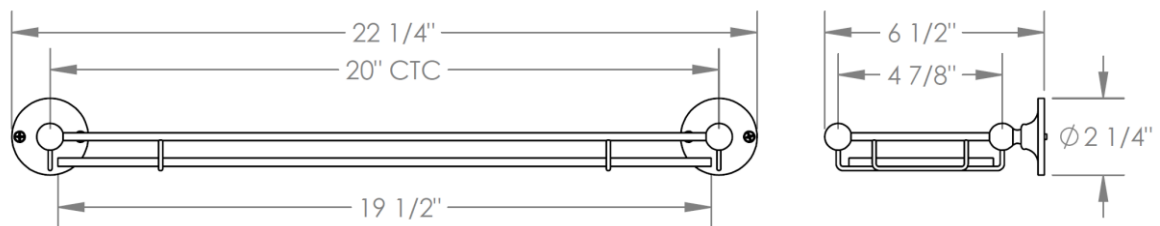

321-0.8

Wall Mounted Glass Shelf
Stratford Collection

WATERMARK DESIGNS 10/15/2018

350 Dewitt Ave Brooklyn NY 11207 USA T 718 257 2800 F 718 257 2144 info@watermark-designs.com