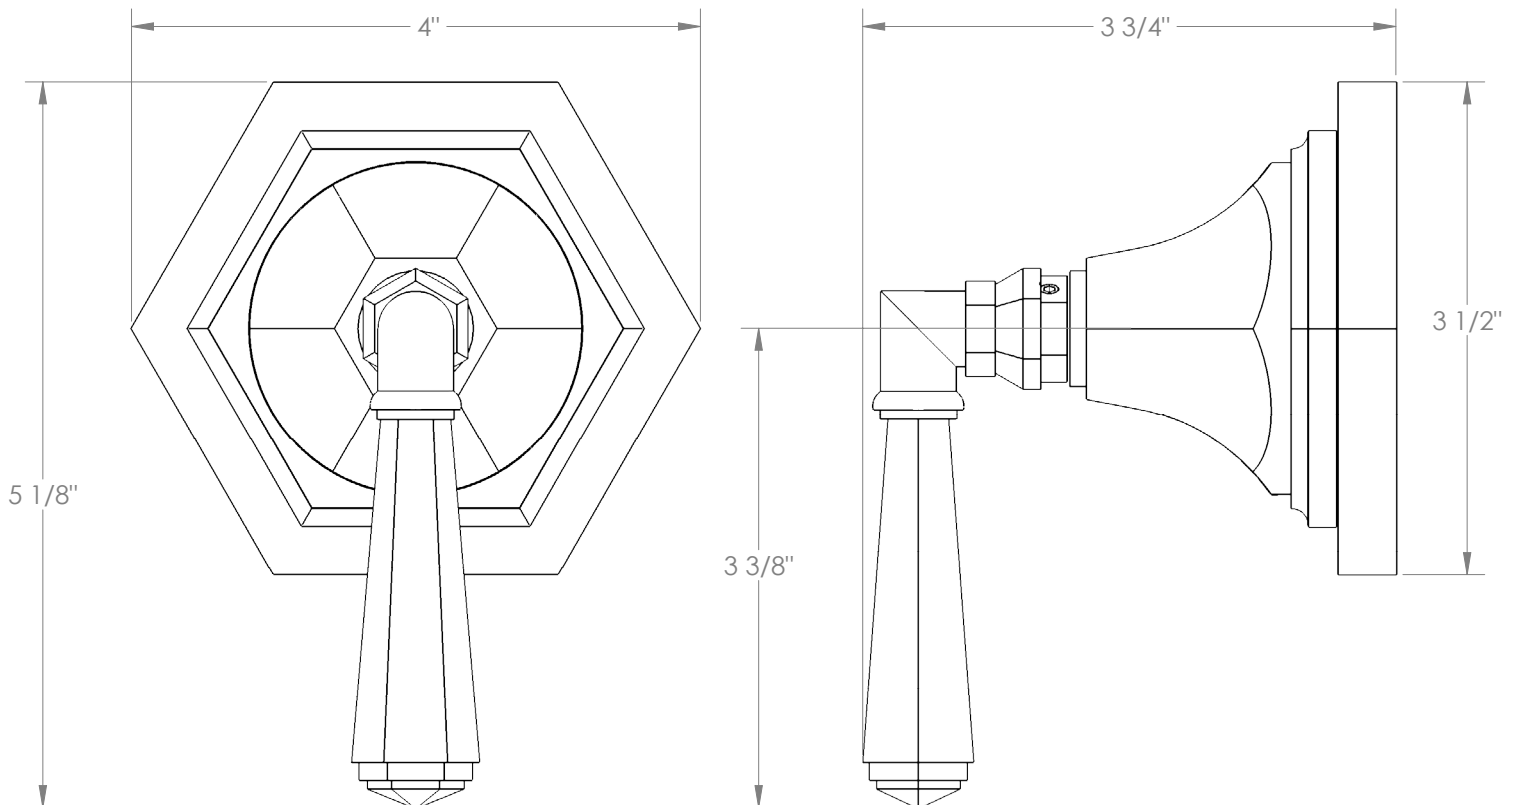

WATERMARK

BROOKLYN, NEW YORK

Beverly 314-WTRTP-YY

Wall Mounted Trim with Faceplate

- For use with the: SS-TS200-C, SS-TS200-H, SS-TS150-C, SS-TS150-H, SS-WD2, SS-WD3, SS-VCWD2, or SS-VCWD3 concealed rough
- Professional Installation Required

Available in all finishes shown on the [Watermark Designs website](#)

C ®

Meets the applicable requirements of ASME A112.18.1-2005/CSA B125.1-05, entitled "Plumbing Supply Fittings".

Watermark Designs reserves the right to make revisions without notice to produce specifications. All product dimensions are nominal.