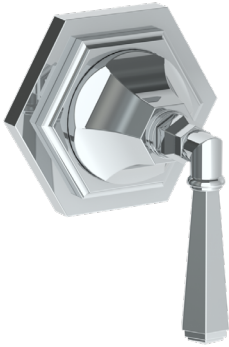

WATERMARK

BROOKLYN, NEW YORK

Beverly 314-WTRTP-YY

Wall Mounted Trim with Faceplate

- For use with the: SS-TS200-C, SS-TS200-H, SS-TS150-C, SS-TS150-H, SS-WD2, SS-WD3, SS-VCWD2, or SS-VCWD3 concealed rough
- Professional Installation Required

Available in all finishes shown on the [Watermark Designs website](#)

C ®

Meets the applicable requirements of ASME A112.18.1-2005/CSA B125.1-05, entitled "Plumbing Supply Fittings".

Watermark Designs reserves the right to make revisions without notice to produce specifications. All product dimensions are nominal.