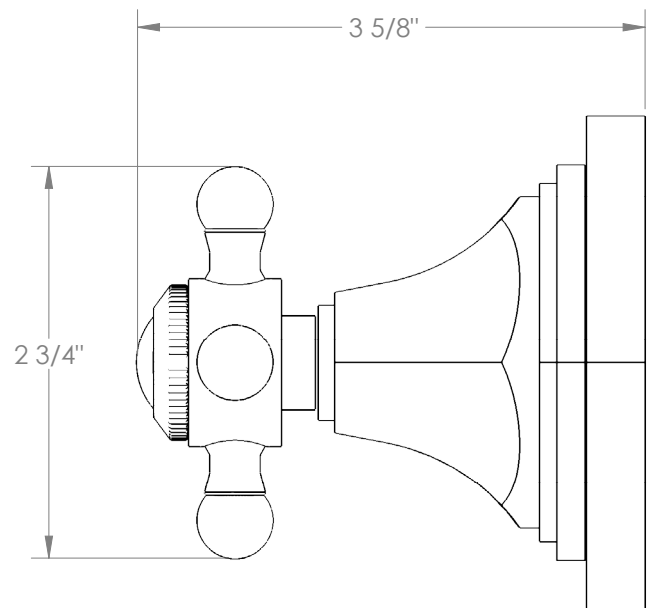

WATERMARK

BROOKLYN, NEW YORK

Beverly 314-WTRTP-XX

Wall Mounted Trim with Faceplate

- For use with the: SS-TS200-C, SS-TS200-H, SS-TS150-C, SS-TS150-H, SS-WD2, SS-WD3, SS-VCWD2, or SS-VCWD3 concealed rough
- Professional Installation Required

Available in all finishes shown on the [Watermark Designs website](#)

Meets the applicable requirements of ASME A112.18.1-2005/CSA B125.1-05, entitled "Plumbing Supply Fittings".

Watermark Designs reserves the right to make revisions without notice to produce specifications. All product dimensions are nominal.