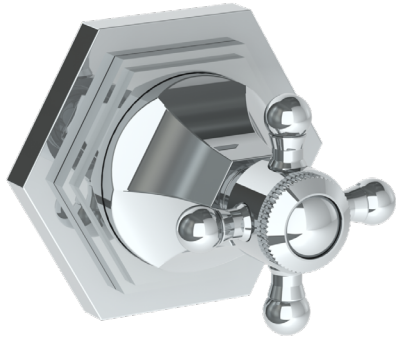

WATERMARK

BROOKLYN, NEW YORK

Beverly 314-WTRTP-XX

Wall Mounted Trim with Faceplate

- For use with the: SS-TS200-C, SS-TS200-H, SS-TS150-C, SS-TS150-H, SS-WD2, SS-WD3, SS-VCWD2, or SS-VCWD3 concealed rough
- Professional Installation Required

Available in all finishes shown on the [Watermark Designs website](#)

Meets the applicable requirements of ASME A112.18.1-2005/CSA B125.1-05, entitled "Plumbing Supply Fittings".

Watermark Designs reserves the right to make revisions without notice to produce specifications. All product dimensions are nominal.