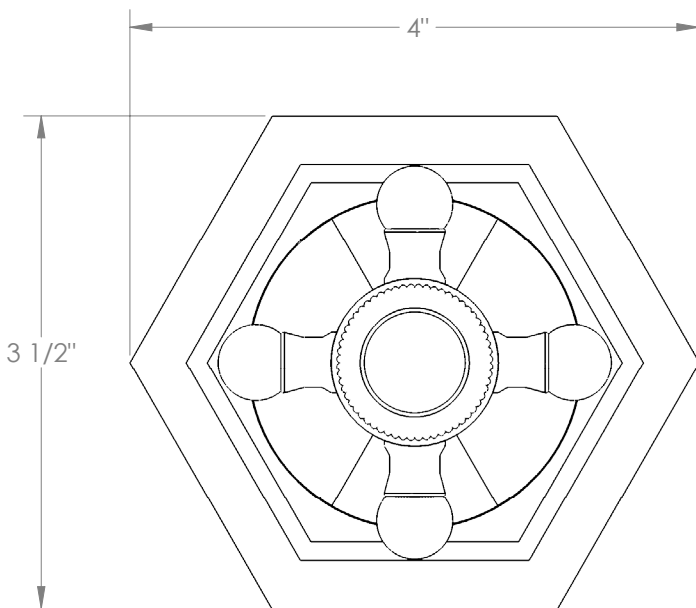

WATERMARK

BROOKLYN, NEW YORK

Beverly 314-WTRTP-XX

Wall Mounted Trim with Faceplate

- For use with the: SS-TS200-C, SS-TS200-H, SS-TS150-C, SS-TS150-H, SS-WD2, SS-WD3, SS-VCWD2, or SS-VCWD3 concealed rough
- Professional Installation Required

Available in all finishes shown on the [Watermark Designs website](#)

Meets the applicable requirements of ASME A112.18.1-2005/CSA B125.1-05, entitled "Plumbing Supply Fittings".

Watermark Designs reserves the right to make revisions without notice to produce specifications. All product dimensions are nominal.