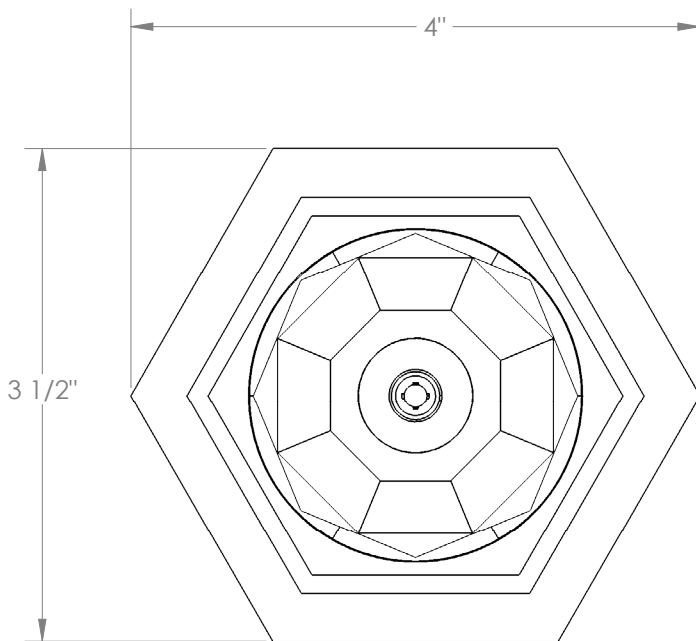

# WATERMARK

BROOKLYN, NEW YORK

*Beverly*

**314-WTRTP-CRY5**

Wall Mounted Trim with Faceplate

- For use with the: SS-TS200-C, SS-TS200-H, SS-TS150-C, SS-TS150-H, SS-WD2, SS-WD3, SS-VCWD2, or SS-VCWD3 concealed rough
- Professional Installation Required

Available in all finishes shown on the [Watermark Designs website](#)

Meets the applicable requirements of ASME A112.18.1-2005/CSA B125.1-05, entitled "Plumbing Supply Fittings".

Watermark Designs reserves the right to make revisions without notice to produce specifications. All product dimensions are nominal.