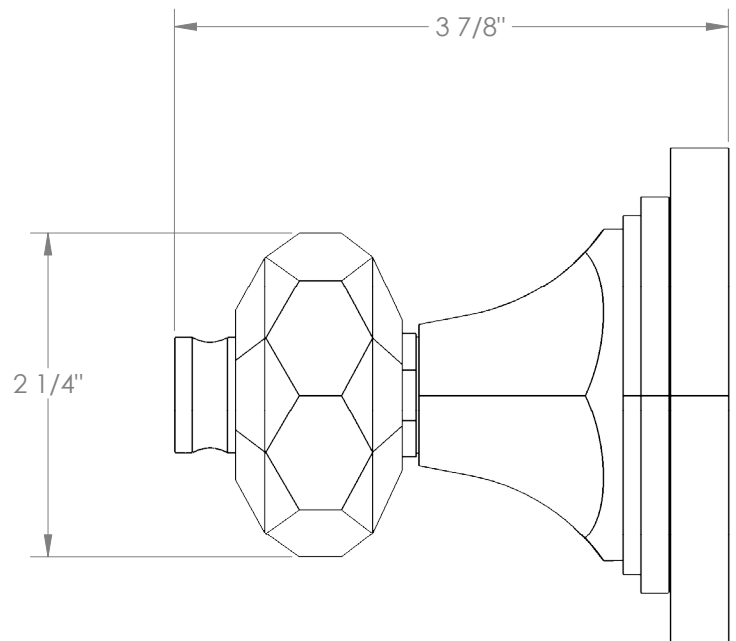

# WATERMARK

BROOKLYN, NEW YORK

*Beverly*

**314-WTRTP-CRY5**

Wall Mounted Trim with Faceplate

- For use with the: SS-TS200-C, SS-TS200-H, SS-TS150-C, SS-TS150-H, SS-WD2, SS-WD3, SS-VCWD2, or SS-VCWD3 concealed rough
- Professional Installation Required

Available in all finishes shown on the [Watermark Designs website](#)

Meets the applicable requirements of ASME A112.18.1-2005/CSA B125.1-05, entitled "Plumbing Supply Fittings".

Watermark Designs reserves the right to make revisions without notice to produce specifications. All product dimensions are nominal.