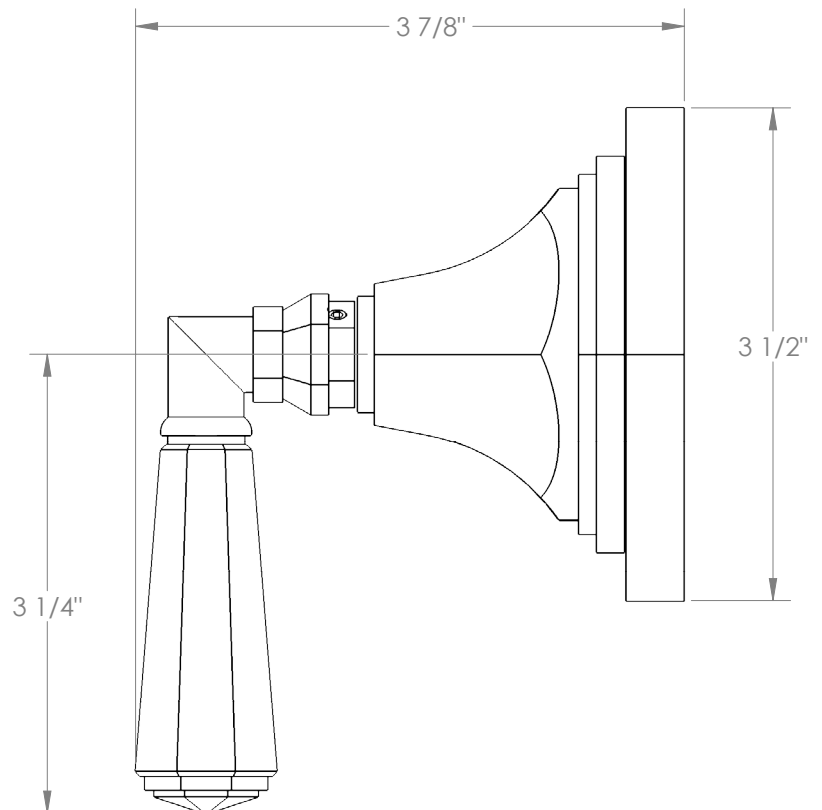

## Beverly 314-WTRTP-CRY4

Wall Mounted Trim with Faceplate

- For use with the: SS-TS200-C, SS-TS200-H, SS-TS150-C, SS-TS150-H, SS-WD2, SS-WD3, SS-VCWD2, or SS-VCWD3 concealed rough
- Professional Installation Required

Available in all finishes shown on the [Watermark Designs website](#)

Meets the applicable requirements of ASME A112.18.1-2005/CSA B125.1-05, entitled "Plumbing Supply Fittings".

Watermark Designs reserves the right to make revisions without notice to produce specifications. All product dimensions are nominal.