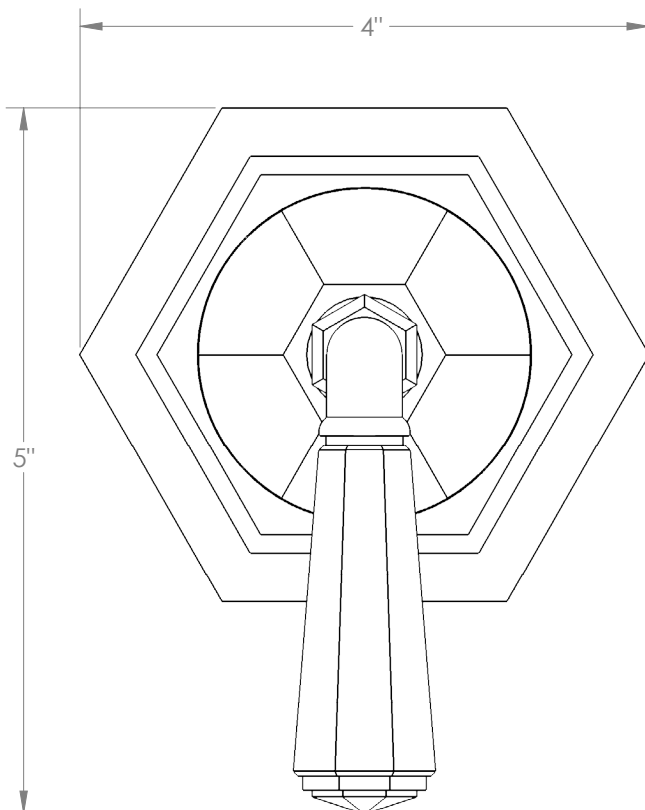

- For use with the: SS-TS200-C, SS-TS200-H, SS-TS150-C, SS-TS150-H, SS-WD2, SS-WD3, SS-VCWD2, or SS-VCWD3 concealed rough
- Professional Installation Required

Available in all finishes shown on the [Watermark Designs website](#)