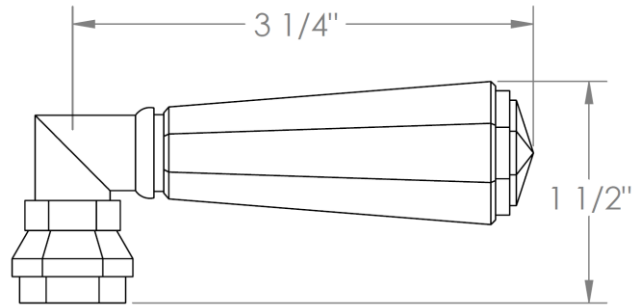

HANDLE TRIM OPTIONS

CRY4 – ROOSEVELT