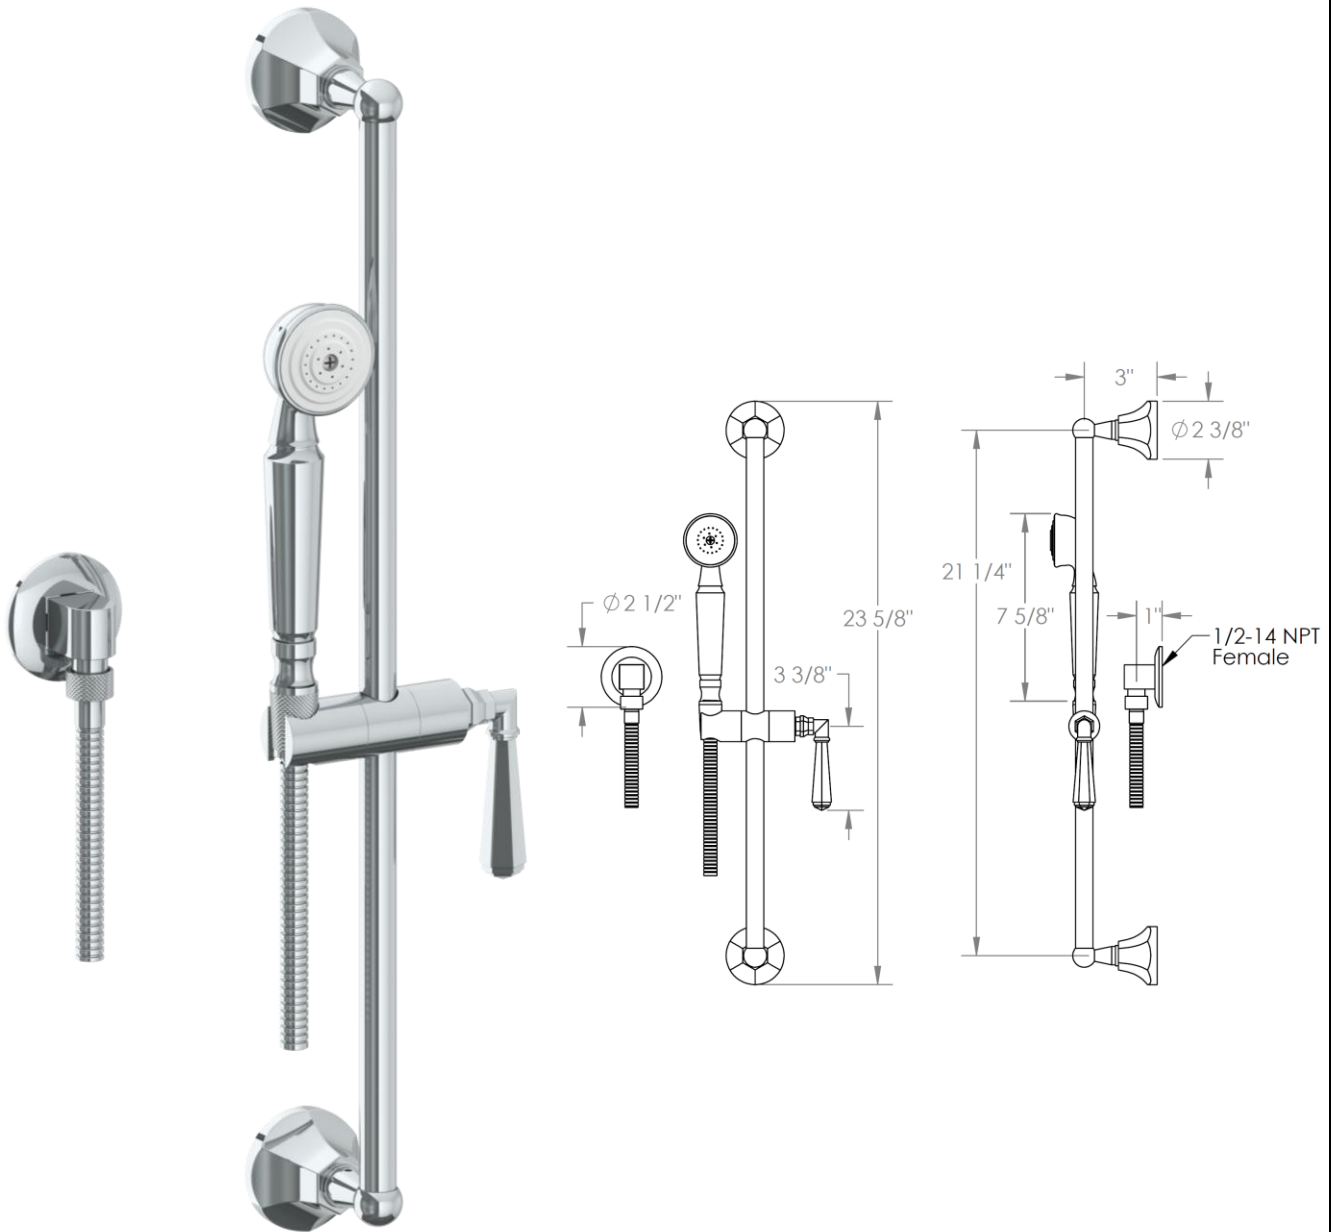

314-HSPB1-__
 Wall Mounted Shower Positioning Bar
 Includes Hand Shower and 69" Hose
 Flow Rate: 1.75 GPM

Meets the applicable requirements of ASME A112.18.1-2005/CSA B125.1-05, entitled "Plumbing Supply Fittings"

WATERMARK DESIGNS 11/12/2018

350 Dewitt Ave Brooklyn NY 11207 USA T 718 257 2800 F 718 257 2144 info@watermark-designs.com

HANDLE TRIM OPTIONS

CRY4 – ROOSEVELT

CRY5 – MARMONT

T6 – NEWTON

XX – SHETFIELD

YY – NEWPORT