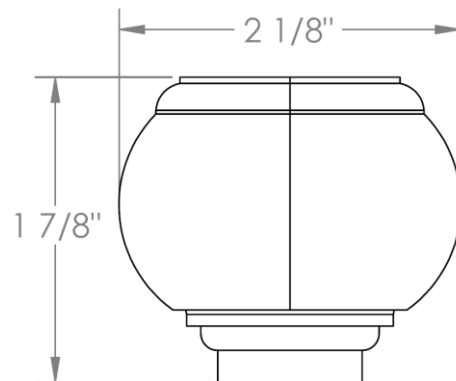

314-HSPB1-__
 Wall Mounted Shower Positioning Bar
 Includes Hand Shower and 69" Hose
 Flow Rate: 1.75 GPM

Meets the applicable requirements of ASME A112.18.1-2005/CSA B125.1-05, entitled "Plumbing Supply Fittings"

WATERMARK DESIGNS 11/12/2018

350 Dewitt Ave Brooklyn NY 11207 USA T 718 257 2800 F 718 257 2144 info@watermark-designs.com

HANDLE TRIM OPTIONS

CRY4 – ROOSEVELT

CRY5 – MARMONT

T6 – NEWTON

XX – SHETFIELD

YY – NEWPORT