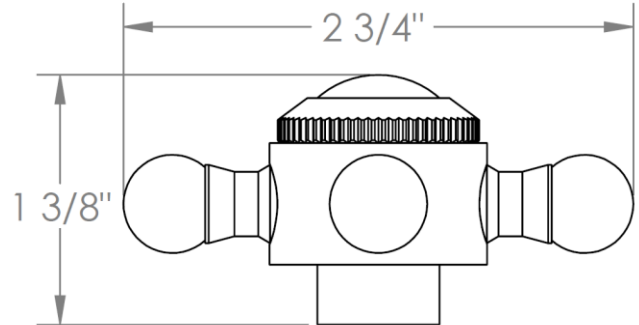

314-HSPB1-__
 Wall Mounted Shower Positioning Bar
 Includes Hand Shower and 69" Hose
 Flow Rate: 1.75 GPM

Meets the applicable requirements of ASME A112.18.1-2005/CSA B125.1-05, entitled "Plumbing Supply Fittings"

WATERMARK DESIGNS 11/12/2018

350 Dewitt Ave Brooklyn NY 11207 USA T 718 257 2800 F 718 257 2144 info@watermark-designs.com

HANDLE TRIM OPTIONS

CRY4 – ROOSEVELT

CRY5 – MARMONT

T6 – NEWTON

XX – SHETFIELD

YY – NEWPORT