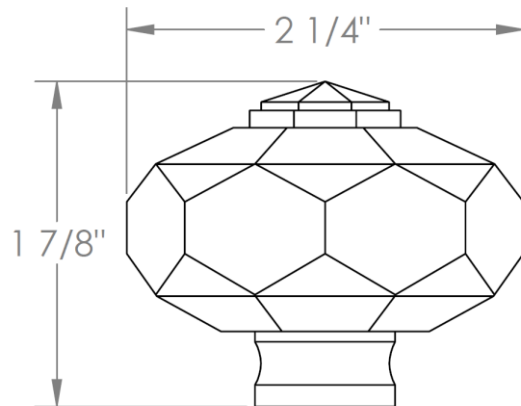

314-HSPB1-__
 Wall Mounted Shower Positioning Bar
 Includes Hand Shower and 69" Hose
 Flow Rate: 1.75 GPM

Meets the applicable requirements of ASME A112.18.1-2005/CSA B125.1-05, entitled "Plumbing Supply Fittings"

WATERMARK DESIGNS 11/12/2018

350 Dewitt Ave Brooklyn NY 11207 USA T 718 257 2800 F 718 257 2144 info@watermark-designs.com

HANDLE TRIM OPTIONS

CRY4 – ROOSEVELT

CRY5 – MARMONT

T6 – NEWTON

XX – SHETFIELD

YY – NEWPORT