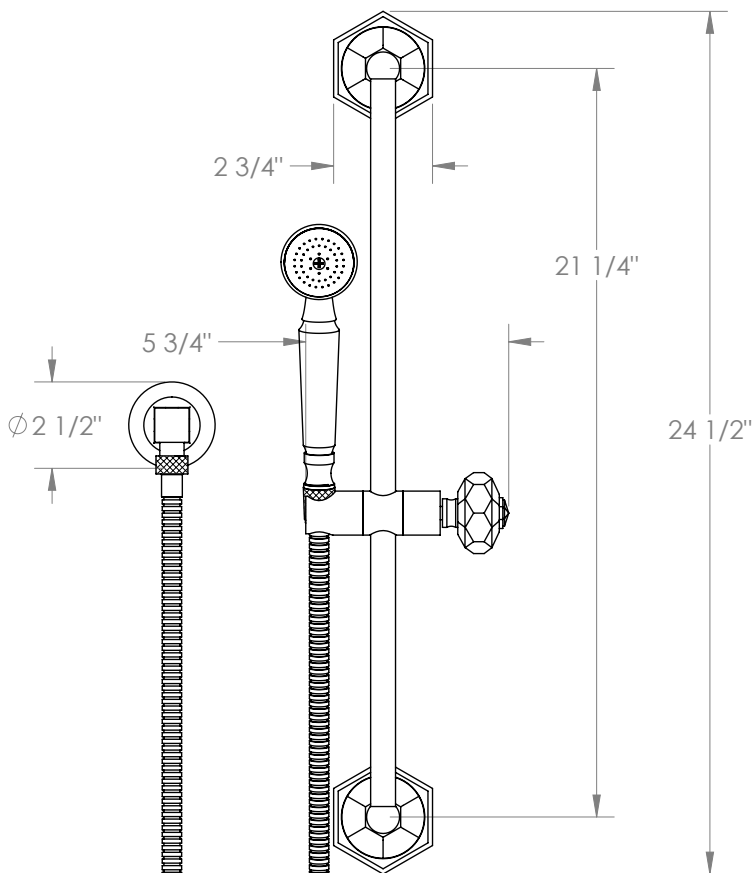

#### Positioning Bar Shower Kit with Hand Shower

- Handshower Flow Rate: 1.75 GPM
- Slide bar features an adjustable shower holder that can be set along length of bar and can be set at angle up to 45°
- Hose Length: 69"
- Includes two backflow preventers- one in the hand shower and one in the wall elbow

#### Includes The Following Components:

- Shower Positioning Bar: 314-6524
- Hand Shower: SH-S525B
- Wall Elbow: ELB-6001
- Shower Hose: DS-4079

Available in all finishes shown on the [Watermark Designs website](https://www.watermark-designs.com)

Meets the applicable requirements of ASME A112.18.1-2005/CSA B125.1-05, entitled "Plumbing Supply Fittings".

Watermark Designs reserves the right to make revisions without notice to produce specifications. All product dimensions are nominal.