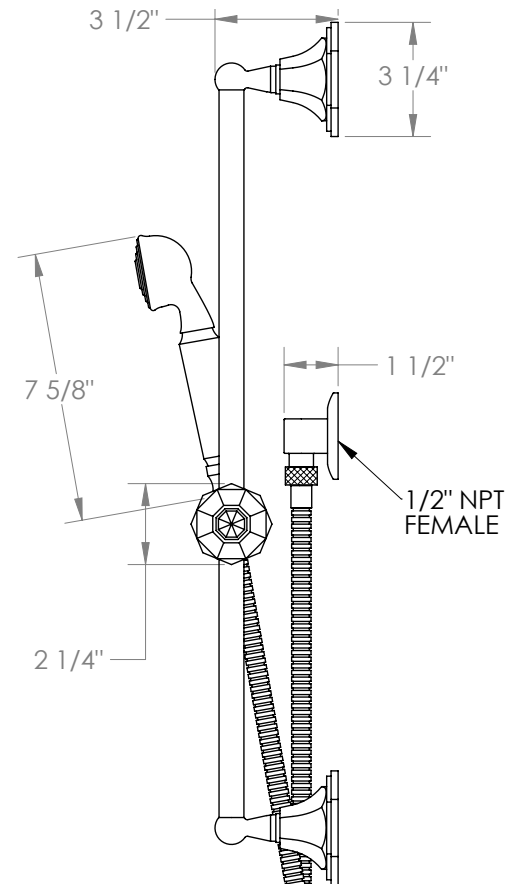

### 314-HSPB1-CRY5

#### Positioning Bar Shower Kit with Hand Shower

- Handshower Flow Rate: 1.75 GPM
- Slide bar features an adjustable shower holder that can be set along length of bar and can be set at angle up to 45°
- Hose Length: 69"
- Includes two backflow preventers- one in the hand shower and one in the wall elbow

#### Includes The Following Components:

- Shower Positioning Bar: 314-6524
- Hand Shower: SH-S525B
- Wall Elbow: ELB-6001
- Shower Hose: DS-4079

Available in all finishes shown on the [Watermark Designs website](https://www.watermark-designs.com)