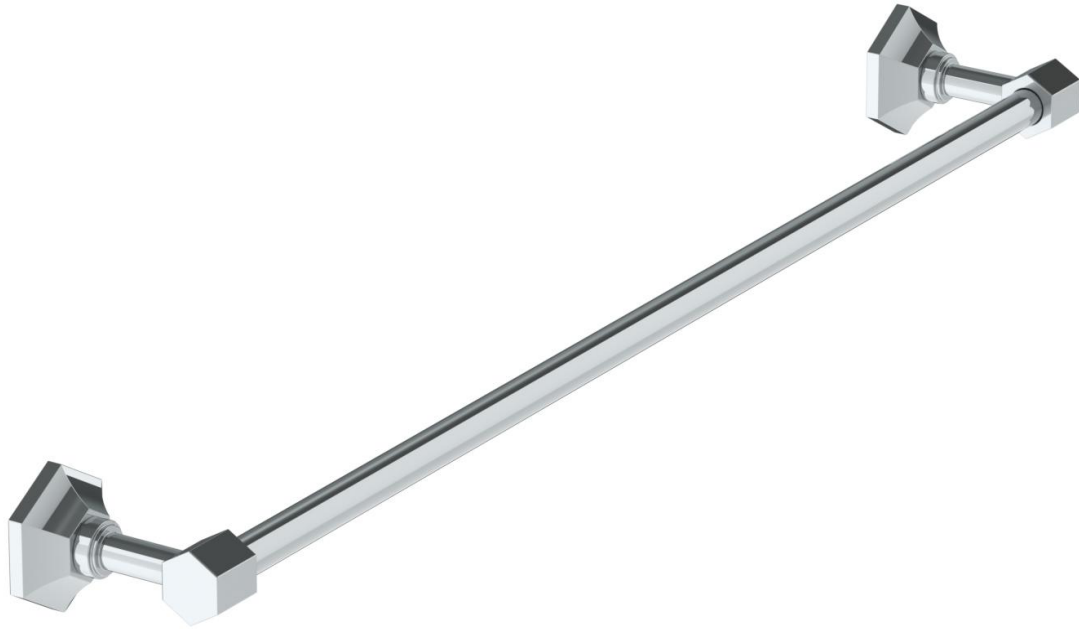

314-0.1_-M
Towel Bar - Metal

Model No.	Dimension of L
314-0.1-M	18"
314-0.1A-M	24"