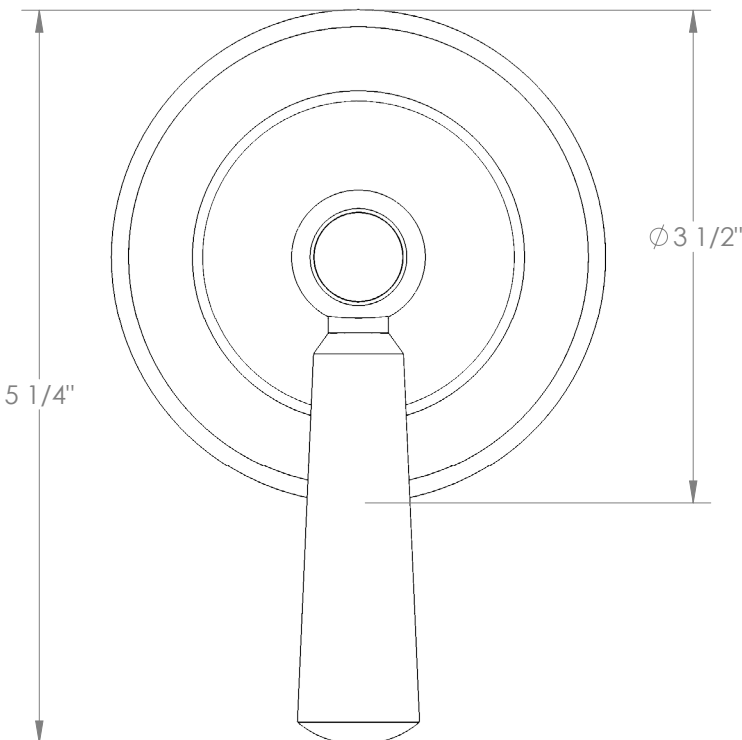

WATERMARK

BROOKLYN, NEW YORK

York

313-WTRTP-WW

Wall Mounted Trim with Faceplate

- For use with the: SS-TS200-C, SS-TS200-H, SS-TS150-C, SS-TS150-H, SS-WD2, SS-WD3, SS-VCWD2, or SS-VCWD3 concealed rough
- Professional Installation Required

Available in all finishes shown on the [Watermark Designs website](#)

Meets the applicable requirements of ASME A112.18.1-2005/CSA B125.1-05, entitled "Plumbing Supply Fittings".

Watermark Designs reserves the right to make revisions without notice to produce specifications. All product dimensions are nominal.