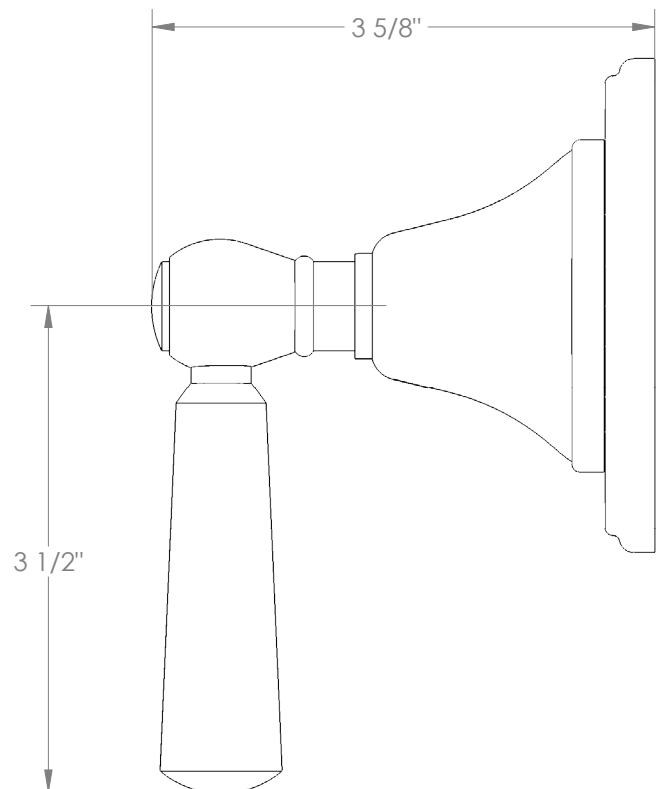

WATERMARK

BROOKLYN, NEW YORK

York

313-WTRTP-WW

Wall Mounted Trim with Faceplate

- For use with the: SS-TS200-C, SS-TS200-H, SS-TS150-C, SS-TS150-H, SS-WD2, SS-WD3, SS-VCWD2, or SS-VCWD3 concealed rough
- Professional Installation Required

Available in all finishes shown on the [Watermark Designs website](#)

Meets the applicable requirements of ASME A112.18.1-2005/CSA B125.1-05, entitled "Plumbing Supply Fittings".

Watermark Designs reserves the right to make revisions without notice to produce specifications. All product dimensions are nominal.