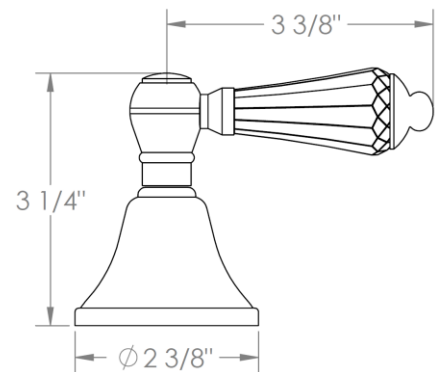

313-WTR-__

Wall Mounted Trim

Includes Alignment Kit

Requires SS-TS200-C, SS-TS200-H, SS-TS150-C, SS-TS150-H,
SS-WD2, SS-WD3, SS-VCWD2 or SS-VCWD3 concealed rough

HANDLE TRIM OPTIONS

AX – LOS ANGELES

SW – SAN FRANCISCO