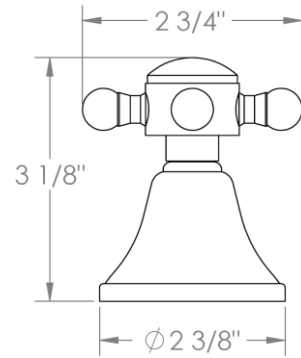

313-WTR-__

Wall Mounted Trim

Includes Alignment Kit

Requires SS-TS200-C, SS-TS200-H, SS-TS150-C, SS-TS150-H,
SS-WD2, SS-WD3, SS-VCWD2 or SS-VCWD3 concealed rough

HANDLE TRIM OPTIONS

AX – LOS ANGELES

SW – SAN FRANCISCO