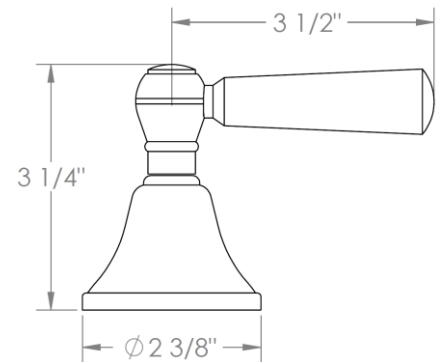

HANDLE TRIM OPTIONS

WW – BOSTON

Y2 – WILLIAMS