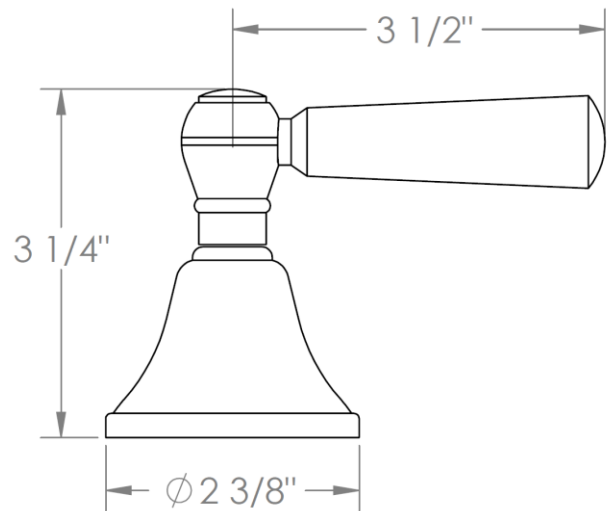

313-WTR-__

Wall Mounted Trim

Includes Alignment Kit

Requires SS-TS200-C, SS-TS200-H, SS-TS150-C, SS-TS150-H,
SS-WD2, SS-WD3, SS-VCWD2 or SS-VCWD3 concealed rough

HANDLE TRIM OPTIONS

AX – LOS ANGELES

SW – SAN FRANCISCO