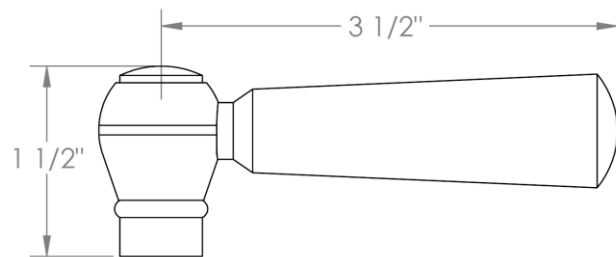

313-T10-__
Trim Kit Only for Thermostatic Valve
Requires SS-TH1000 or SS-TH3000 concealed rough

HANDLE TRIM OPTIONS

AX – LOS ANGELES

SW – SAN FRANCISCO

WW – BOSTON

Y2 – WILLIAMS