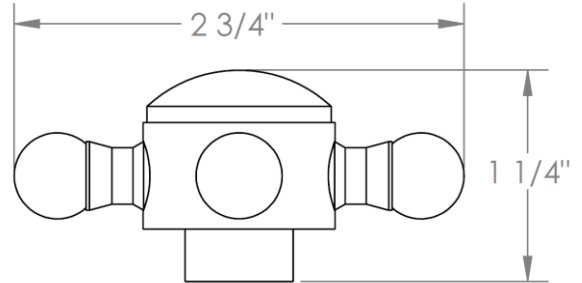

313-T10-__
Trim Kit Only for Thermostatic Valve
Requires SS-TH1000 or SS-TH3000 concealed rough

HANDLE TRIM OPTIONS

AX – LOS ANGELES

SW – SAN FRANCISCO

WW – BOSTON

Y2 – WILLIAMS