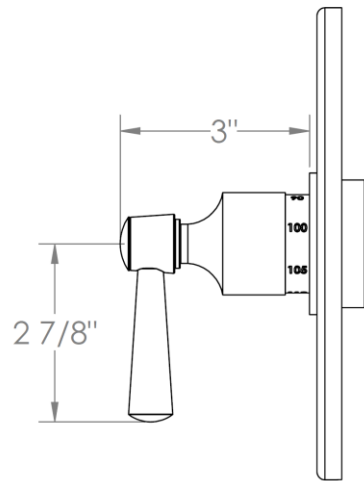

313-T10-__
Trim Kit Only for Thermostatic Valve
Requires SS-TH1000 or SS-TH3000 concealed rough

HANDLE TRIM OPTIONS

AX – LOS ANGELES

SW – SAN FRANCISCO

WW – BOSTON

Y2 – WILLIAMS