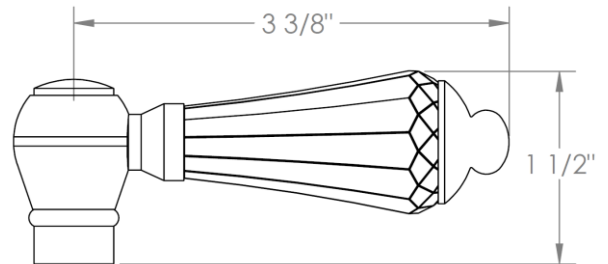

313-T10-__
Trim Kit Only for Thermostatic Valve
Requires SS-TH1000 or SS-TH3000 concealed rough

HANDLE TRIM OPTIONS

AX – LOS ANGELES

SW – SAN FRANCISCO

WW – BOSTON

Y2 – WILLIAMS