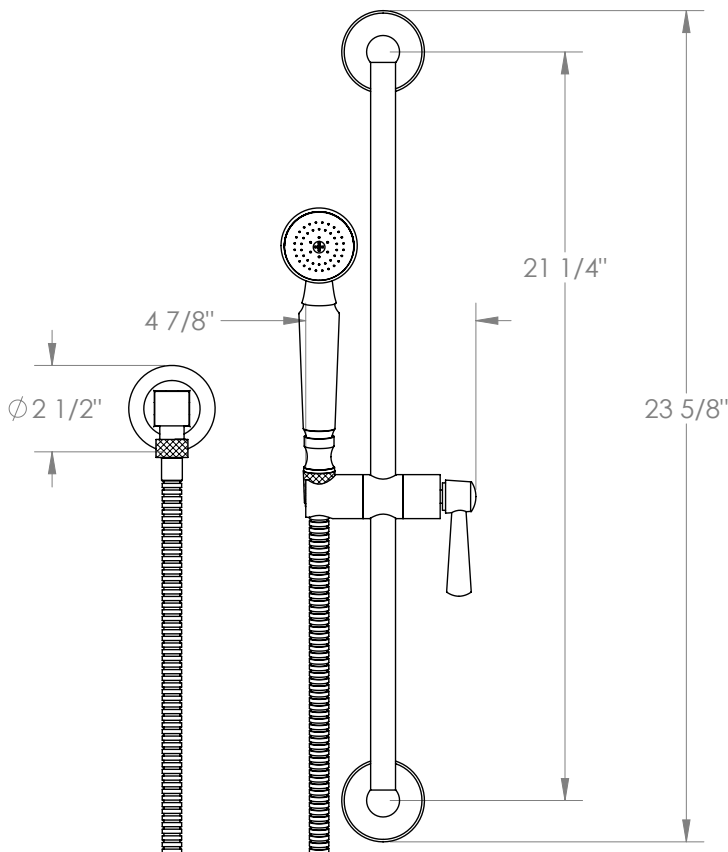

# WATERMARK

BROOKLYN, NEW YORK

York

313-HSPB1-Y2

Positioning Bar Shower Kit with Hand Shower

- Handshower Flow Rate: 1.75 GPM
- Slide bar features an adjustable shower holder that can be set along length of bar and can be set at angle up to 45°
- Hose Length: 69"
- Includes two backflow preventers- one in the hand shower and one in the wall elbow

Includes The Following Components:

- Shower Positioning Bar: 313-6524
- Hand Shower: SH-S525A
- Wall Elbow: ELB-6001
- Shower Hose: DS-4079

Available in all finishes shown on the [Watermark Designs website](http://www.watermark-designs.com)

Meets the applicable requirements of ASME A112.18.1-2005/CSA B125.1-05, entitled "Plumbing Supply Fittings".

Watermark Designs reserves the right to make revisions without notice to produce specifications. All product dimensions are nominal.