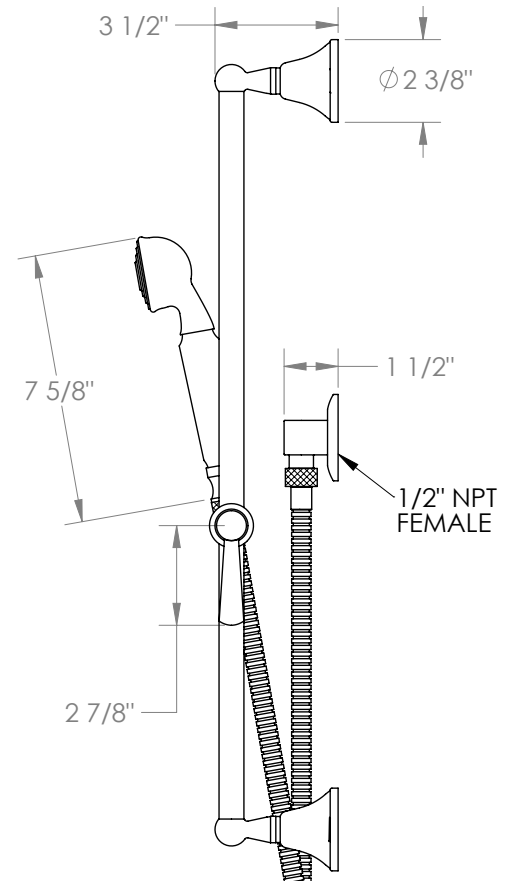

# WATERMARK

BROOKLYN, NEW YORK

York

313-HSPB1-Y2

Positioning Bar Shower Kit with Hand Shower

- Handshower Flow Rate: 1.75 GPM
- Slide bar features an adjustable shower holder that can be set along length of bar and can be set at angle up to 45°
- Hose Length: 69"
- Includes two backflow preventers- one in the hand shower and one in the wall elbow

Includes The Following Components:

- Shower Positioning Bar: 313-6524
- Hand Shower: SH-S525A
- Wall Elbow: ELB-6001
- Shower Hose: DS-4079

Available in all finishes shown on the [Watermark Designs website](http://www.watermark-designs.com)

Meets the applicable requirements of ASME A112.18.1-2005/CSA B125.1-05, entitled "Plumbing Supply Fittings".

Watermark Designs reserves the right to make revisions without notice to produce specifications. All product dimensions are nominal.