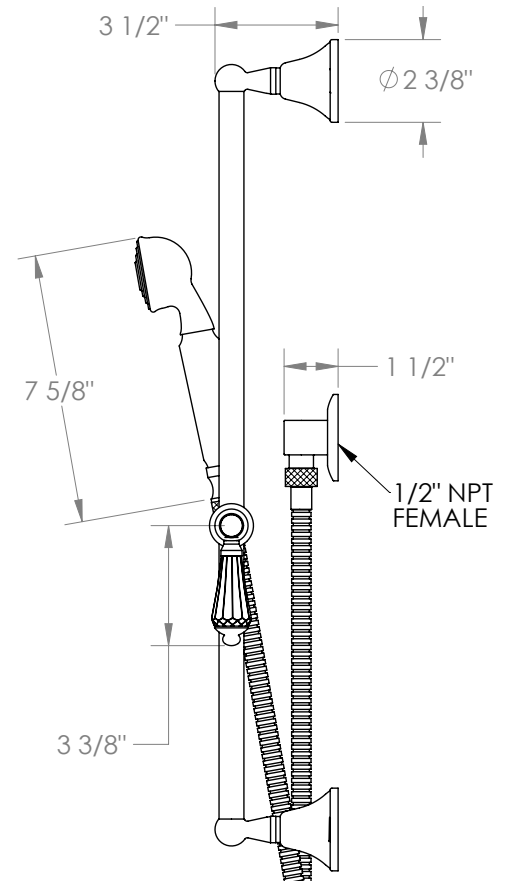

WATERMARK

BROOKLYN, NEW YORK

York

313-HSPB1-SW

Positioning Bar Shower Kit with Hand Shower

- Handshower Flow Rate: 1.75 GPM
- Slide bar features an adjustable shower holder that can be set along length of bar and can be set at angle up to 45°
- Hose Length: 69"
- Includes two backflow preventers- one in the hand shower and one in the wall elbow

Includes The Following Components:

- Shower Positioning Bar: 313-6524
- Hand Shower: SH-S525A
- Wall Elbow: ELB-6001
- Shower Hose: DS-4079

Available in all finishes shown on the [Watermark Designs website](https://www.watermark-designs.com)

Meets the applicable requirements of ASME A112.18.1-2005/CSA B125.1-05, entitled "Plumbing Supply Fittings".

Watermark Designs reserves the right to make revisions without notice to produce specifications. All product dimensions are nominal.