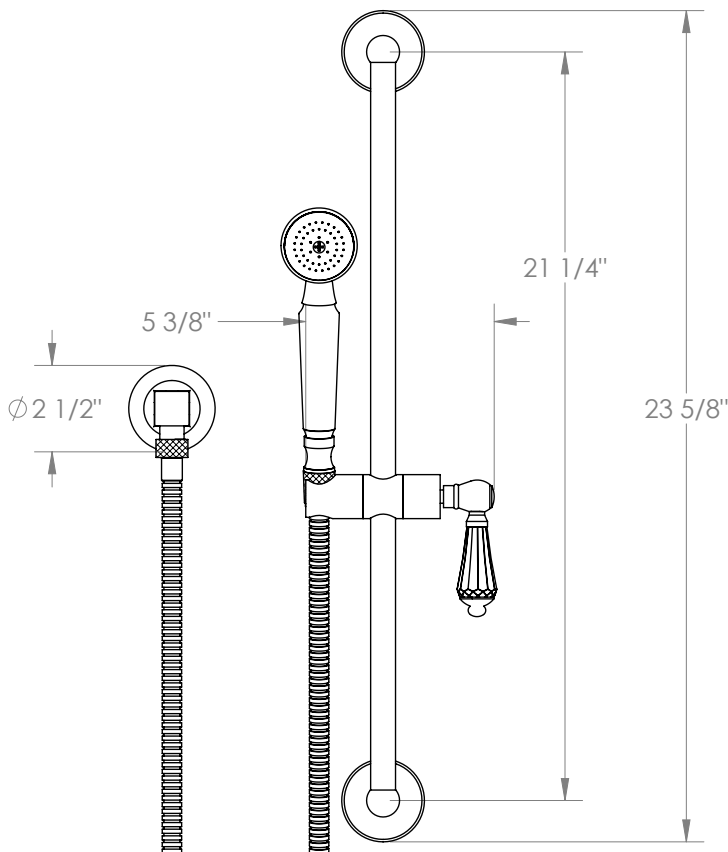

WATERMARK

BROOKLYN, NEW YORK

York

313-HSPB1-SW

Positioning Bar Shower Kit with Hand Shower

- Handshower Flow Rate: 1.75 GPM
- Slide bar features an adjustable shower holder that can be set along length of bar and can be set at angle up to 45°
- Hose Length: 69"
- Includes two backflow preventers- one in the hand shower and one in the wall elbow

Includes The Following Components:

- Shower Positioning Bar: 313-6524
- Hand Shower: SH-S525A
- Wall Elbow: ELB-6001
- Shower Hose: DS-4079

Available in all finishes shown on the [Watermark Designs website](https://www.watermark-designs.com)

Meets the applicable requirements of ASME A112.18.1-2005/CSA B125.1-05, entitled "Plumbing Supply Fittings".

Watermark Designs reserves the right to make revisions without notice to produce specifications. All product dimensions are nominal.