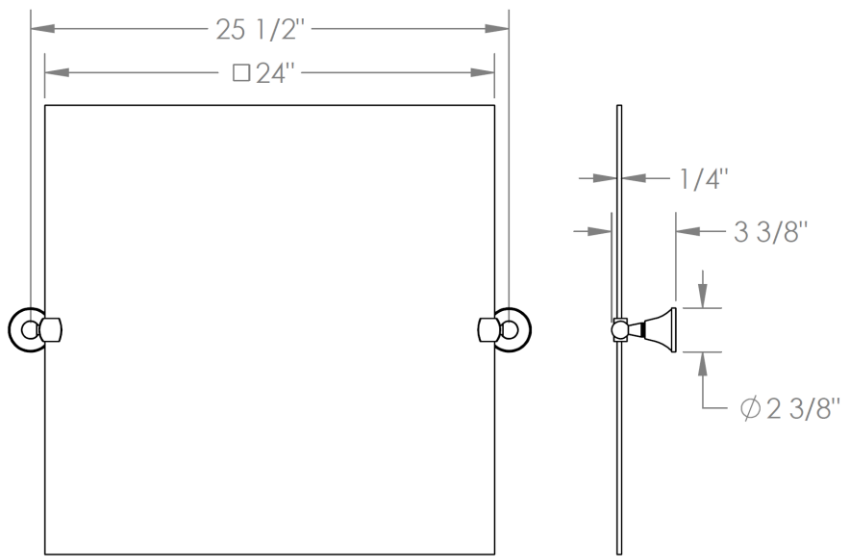

313-0.9D

Wall Mounted 24" Square Pivot Mirror

WATERMARK DESIGNS 2/1/2019

350 Dewitt Ave Brooklyn NY 11207 USA T 718 257 2800 F 718 257 2144 info@watermark-designs.com