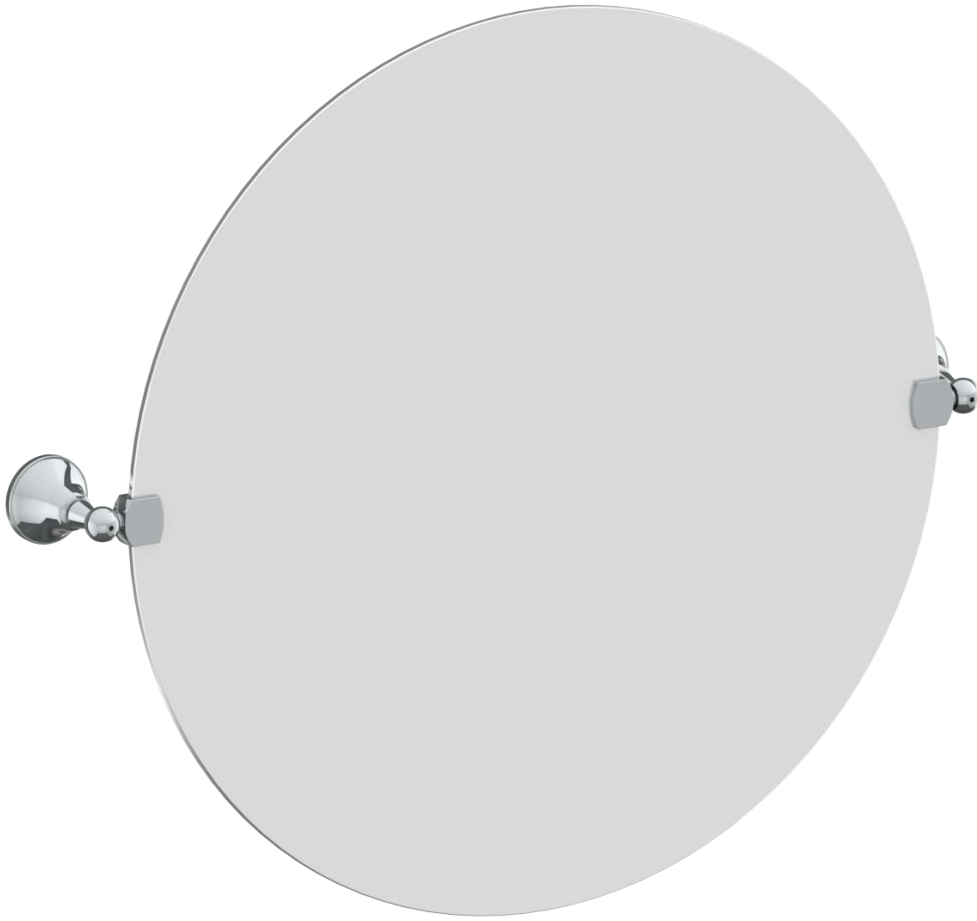

313-0.9C

Wall Mounted 24" Round Pivot Mirror

WATERMARK DESIGNS 2/1/2019

350 Dewitt Ave Brooklyn NY 11207 USA T 718 257 2800 F 718 257 2144 info@watermark-designs.com