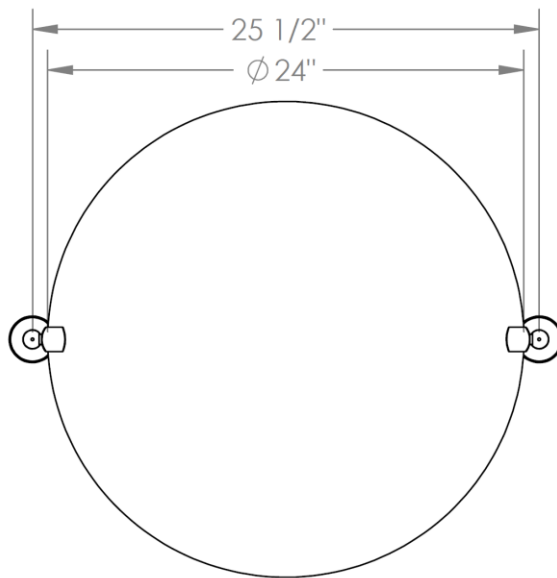

313-0.9C

Wall Mounted 24" Round Pivot Mirror

WATERMARK DESIGNS 2/1/2019

350 Dewitt Ave Brooklyn NY 11207 USA T 718 257 2800 F 718 257 2144 info@watermark-designs.com