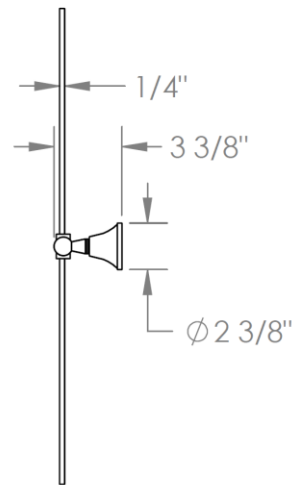

313-0.9C

Wall Mounted 24" Round Pivot Mirror

WATERMARK DESIGNS 2/1/2019

350 Dewitt Ave Brooklyn NY 11207 USA T 718 257 2800 F 718 257 2144 info@watermark-designs.com