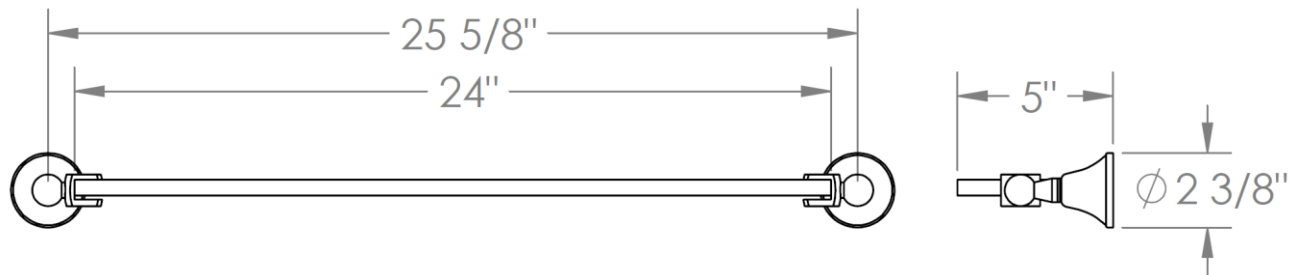

**313-0.8**

Wall Mounted 24" Glass Shelf  
York Collection

**WATERMARK DESIGNS 2/4/2019**

350 Dewitt Ave Brooklyn NY 11207 USA T 718 257 2800 F 718 257 2144 info@watermark-designs.com