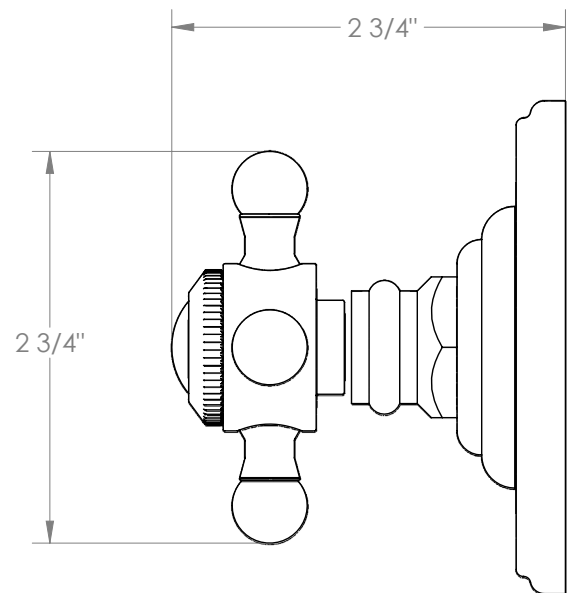

WATERMARK

BROOKLYN, NEW YORK

Gramercy 312-WTRTP-V

Wall Mounted Trim with Faceplate

- For use with the: SS-TS200-C, SS-TS200-H, SS-TS150-C, SS-TS150-H, SS-WD2, SS-WD3, SS-VCWD2, or SS-VCWD3 concealed rough
- Professional Installation Required

Available in all finishes shown on the [Watermark Designs website](#)

Meets the applicable requirements of ASME A112.18.1-2005/CSA B125.1-05, entitled "Plumbing Supply Fittings".

Watermark Designs reserves the right to make revisions without notice to produce specifications. All product dimensions are nominal.