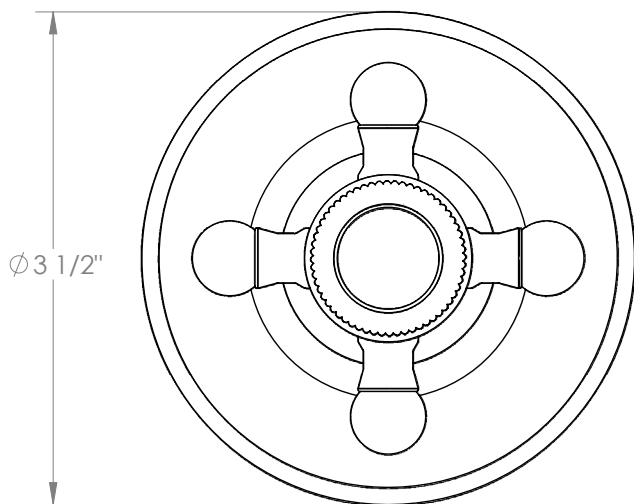

WATERMARK

BROOKLYN, NEW YORK

Gramercy 312-WTRTP-V

Wall Mounted Trim with Faceplate

- For use with the: SS-TS200-C, SS-TS200-H, SS-TS150-C, SS-TS150-H, SS-WD2, SS-WD3, SS-VCWD2, or SS-VCWD3 concealed rough
- Professional Installation Required

Available in all finishes shown on the [Watermark Designs website](#)

Meets the applicable requirements of ASME A112.18.1-2005/CSA B125.1-05, entitled "Plumbing Supply Fittings".

Watermark Designs reserves the right to make revisions without notice to produce specifications. All product dimensions are nominal.