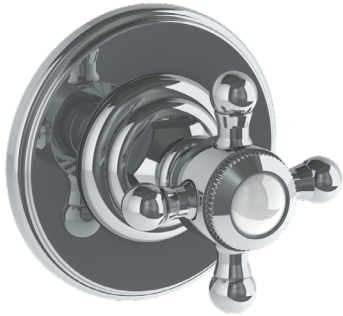

WATERMARK

BROOKLYN, NEW YORK

Gramercy 312-WTRTP-V

Wall Mounted Trim with Faceplate

- For use with the: SS-TS200-C, SS-TS200-H, SS-TS150-C, SS-TS150-H, SS-WD2, SS-WD3, SS-VCWD2, or SS-VCWD3 concealed rough
- Professional Installation Required

Available in all finishes shown on the [Watermark Designs website](#)

Meets the applicable requirements of ASME A112.18.1-2005/CSA B125.1-05, entitled "Plumbing Supply Fittings".

Watermark Designs reserves the right to make revisions without notice to produce specifications. All product dimensions are nominal.