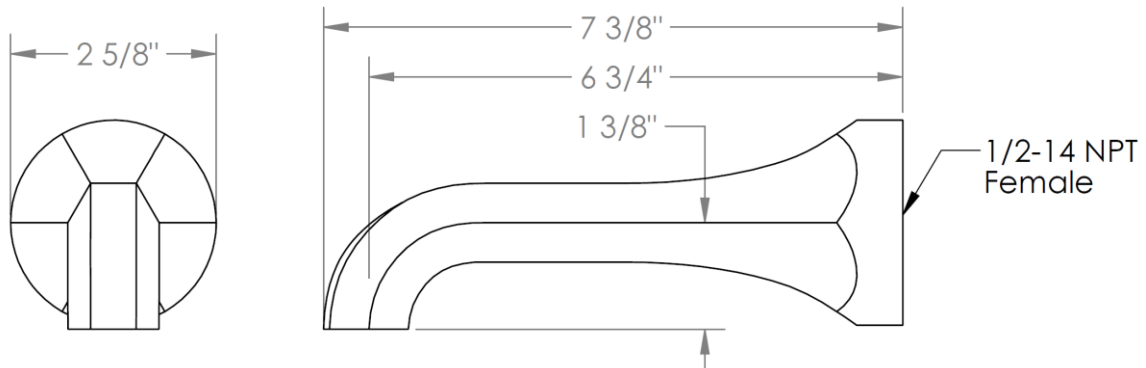

**312-WBS**

**Wall Mounted Bath Spout**

Meets the applicable requirements of ASME A112.18.1-2005/CSA B125.1-05, entitled "Plumbing Supply Fittings"

**WATERMARK DESIGNS 1/18/2019**

350 Dewitt Ave Brooklyn NY 11207 USA T 718 257 2800 F 718 257 2144 info@watermark-designs.com