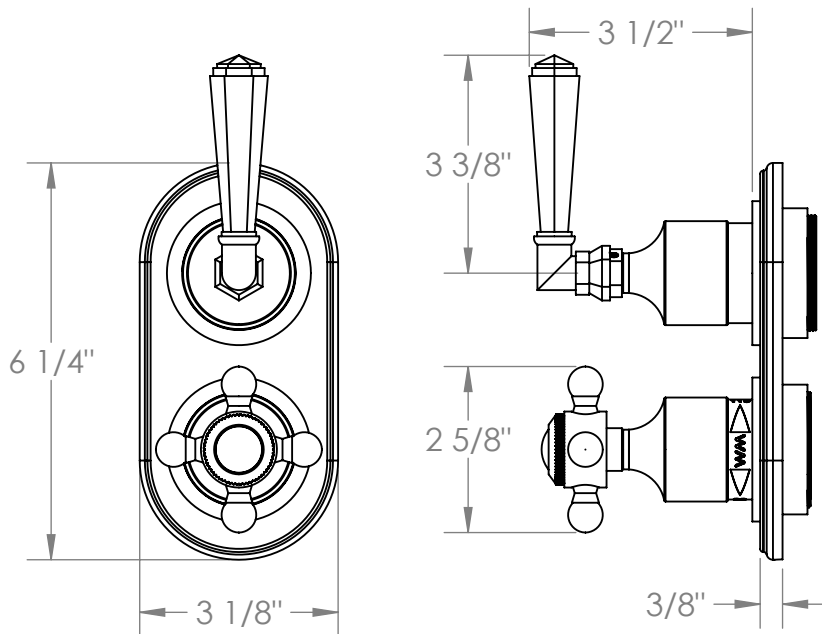

312-T25-Y

Wall Mounted Mini Thermostatic Trim with Built-In Control
For use with SS-TH60 or SS-TH70 concealed rough

Meets the applicable requirements of ASME A112.18.1-2005/CSA B125.1-05, entitled "Plumbing Supply Fittings"