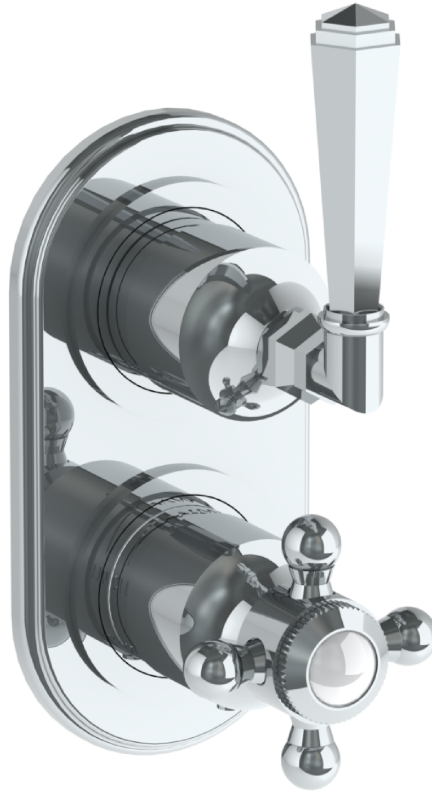

312-T25-Y

Wall Mounted Mini Thermostatic Trim with Built-In Control
For use with SS-TH60 or SS-TH70 concealed rough

Meets the applicable requirements of ASME A112.18.1-2005/CSA B125.1-05, entitled "Plumbing Supply Fittings"