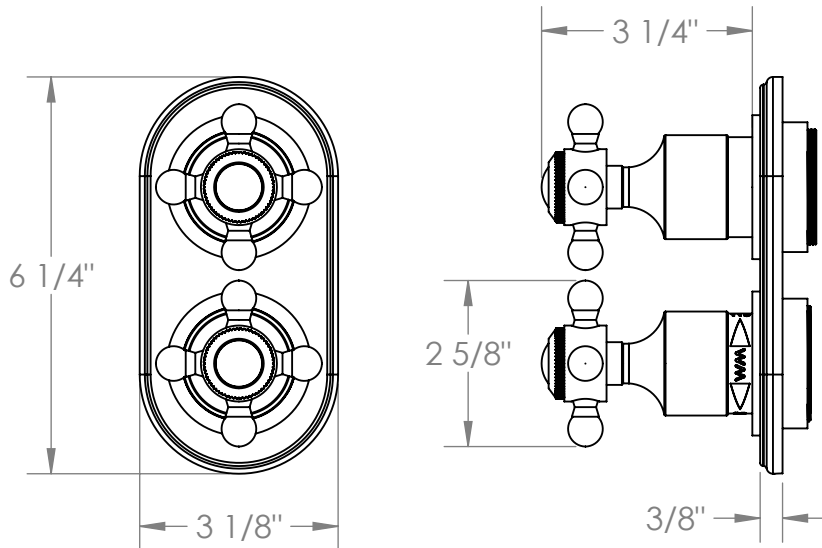

### 312-T25-X

Wall Mounted Mini Thermostatic Trim with Built-In Control

For use with SS-TH60, SS-TH70, or SS-TH80 concealed rough

Meets the applicable requirements of ASME A112.18.1-2005/CSA B125.1-05, entitled "Plumbing Supply Fittings"