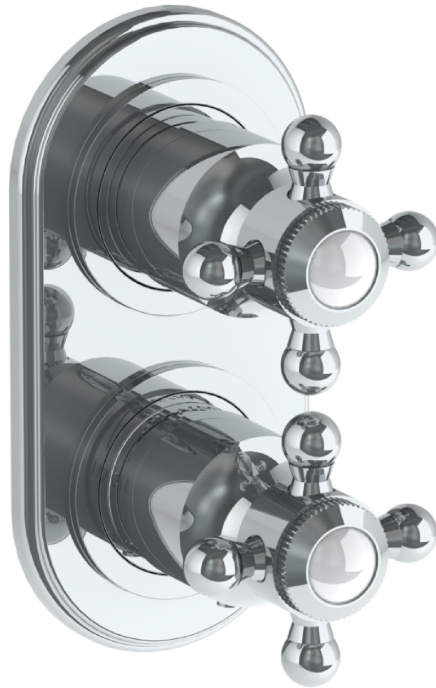

### 312-T25-X

Wall Mounted Mini Thermostatic Trim with Built-In Control

For use with SS-TH60, SS-TH70, or SS-TH80 concealed rough

Meets the applicable requirements of ASME A112.18.1-2005/CSA B125.1-05, entitled "Plumbing Supply Fittings"