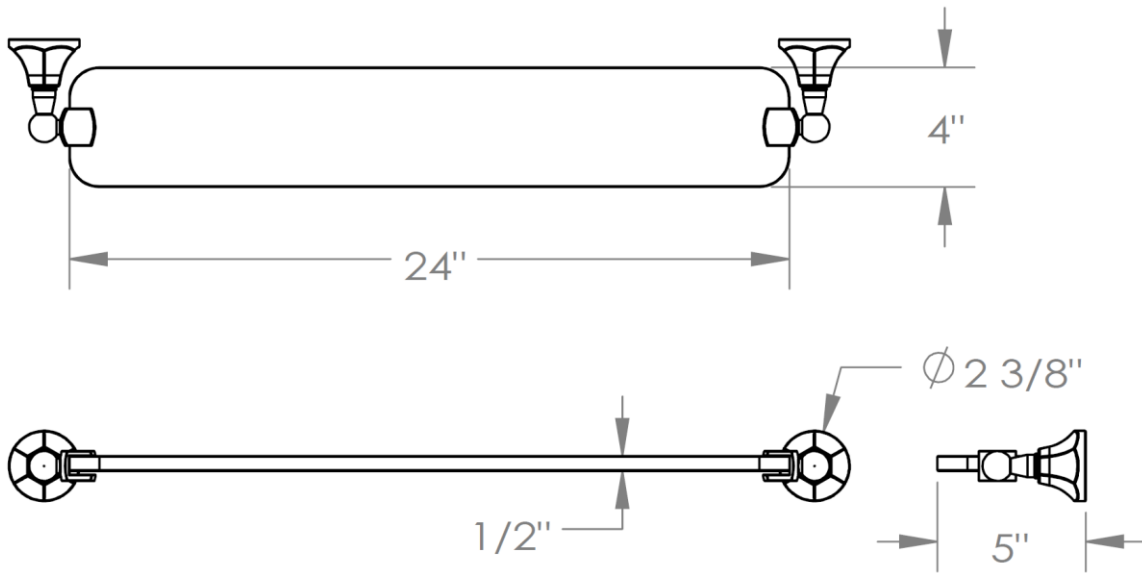

**312-0.8**  
24" Glass Shelf

**WATERMARK** DESIGNS 1/20/2015