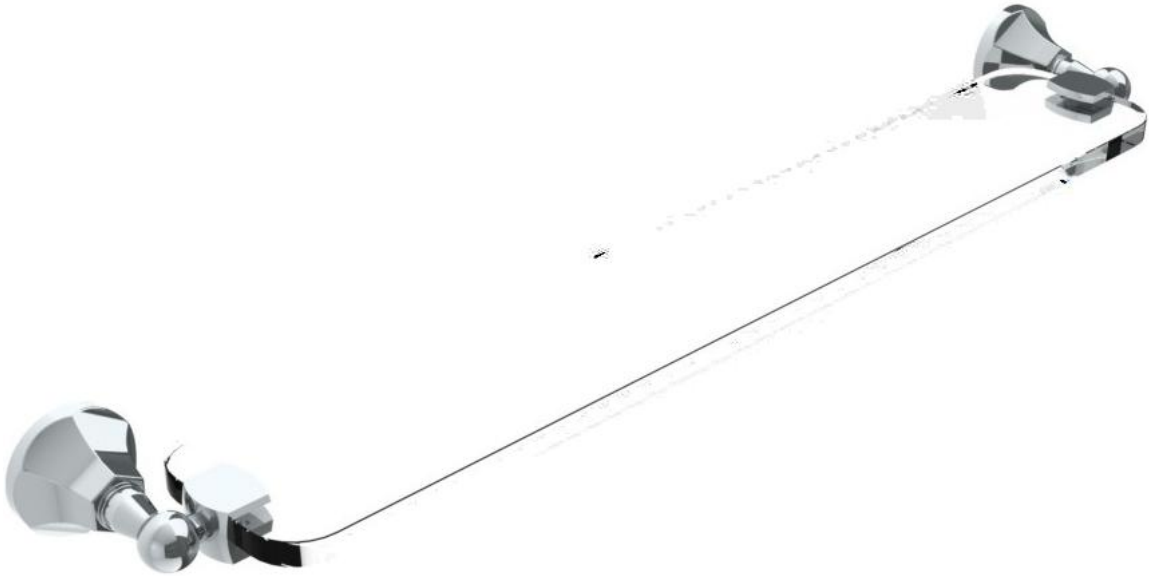

**312-0.8**  
24" Glass Shelf

**WATERMARK** DESIGNS 1/20/2015