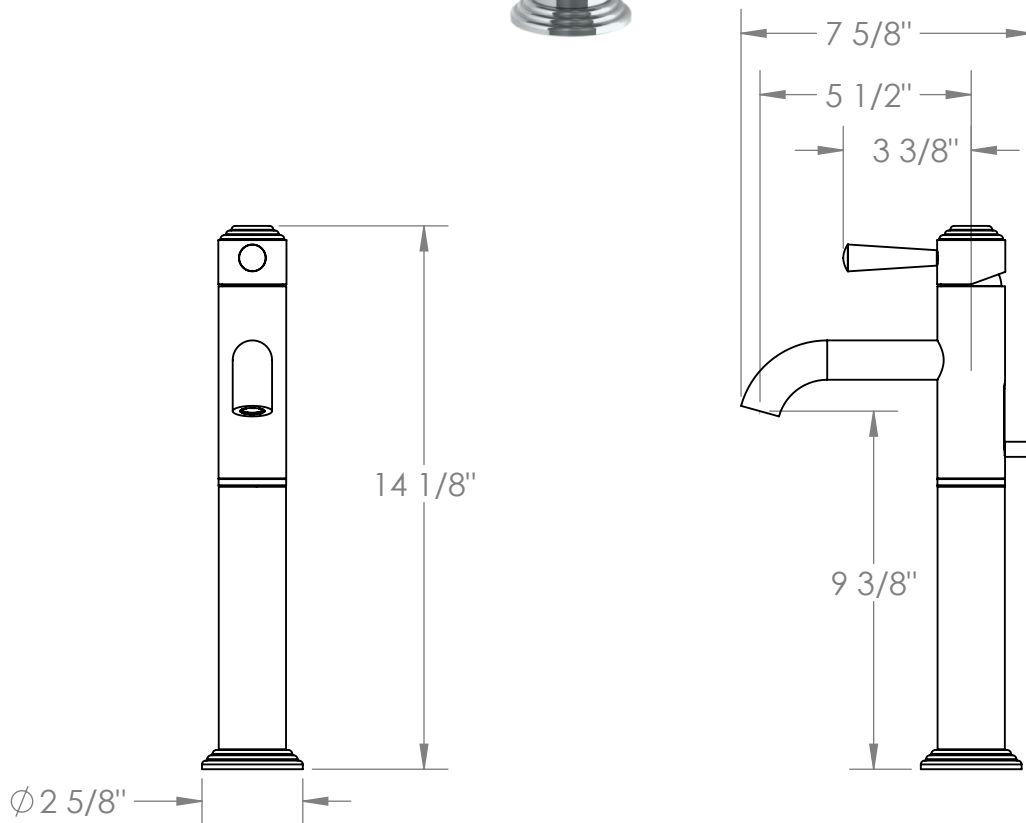

### 311-1.15EX-SA1

Single lever monoblock with extension

Meets the applicable requirements of ASME A112.18.1-2005/CSA B125.1-05, entitled "Plumbing Supply Fittings"