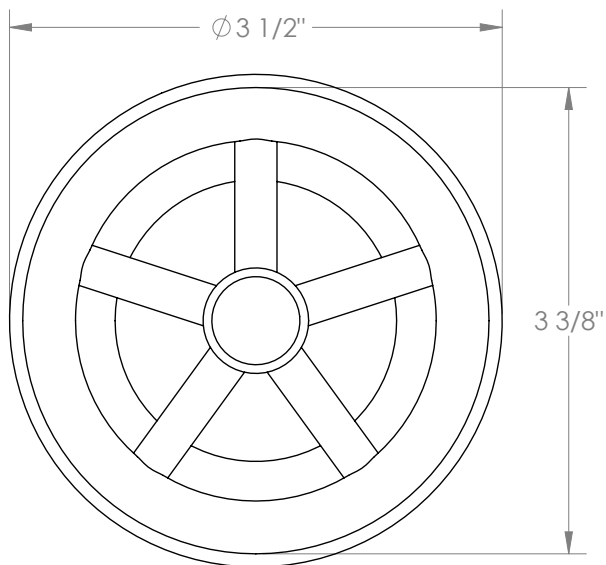

WATERMARK

BROOKLYN, NEW YORK

Brooklyn 31-WTRTP-BK

Wall Mounted Trim with Faceplate

- For use with the: SS-TS200-C, SS-TS200-H, SS-TS150-C, SS-TS150-H, SS-WD2, SS-WD3, SS-VCWD2, or SS-VCWD3 concealed rough
- Professional Installation Required

Available in all finishes shown on the [Watermark Designs website](#)

Meets the applicable requirements of ASME A112.18.1-2005/CSA B125.1-05, entitled "Plumbing Supply Fittings".

Watermark Designs reserves the right to make revisions without notice to produce specifications. All product dimensions are nominal.