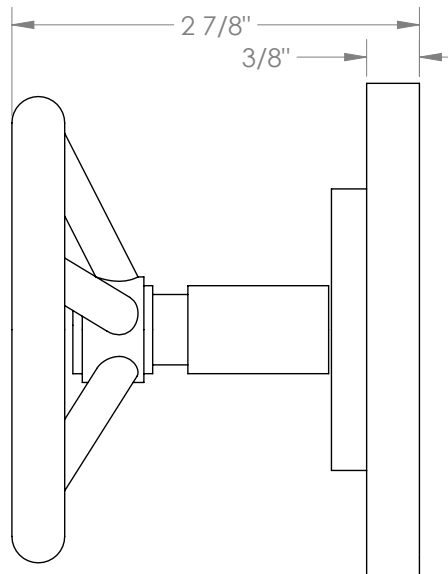

WATERMARK

BROOKLYN, NEW YORK

Brooklyn 31-WTRTP-BK

Wall Mounted Trim with Faceplate

- For use with the: SS-TS200-C, SS-TS200-H, SS-TS150-C, SS-TS150-H, SS-WD2, SS-WD3, SS-VCWD2, or SS-VCWD3 concealed rough
- Professional Installation Required

Available in all finishes shown on the [Watermark Designs website](#)

Meets the applicable requirements of ASME A112.18.1-2005/CSA B125.1-05, entitled "Plumbing Supply Fittings".

Watermark Designs reserves the right to make revisions without notice to produce specifications. All product dimensions are nominal.