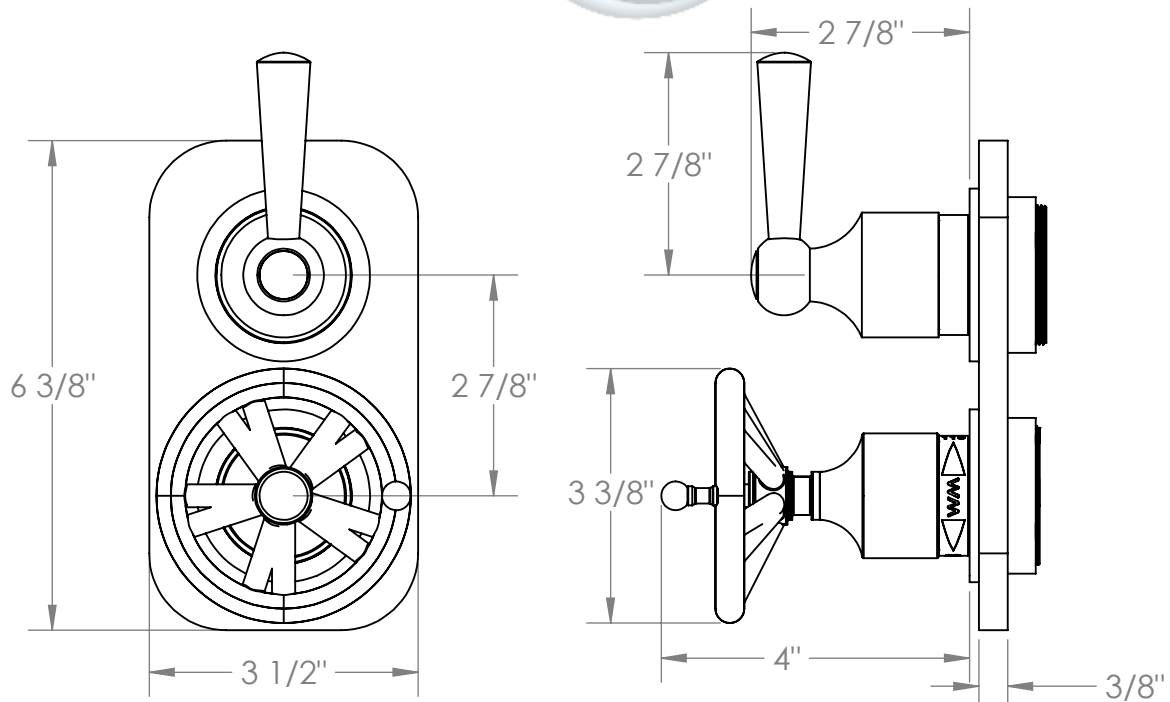

31-T25-BKA.1

Wall Mounted Mini Thermostatic Shower Trim with built-in control
For use with SS-TH60 or SS-TH70 concealed rough

Meets the applicable requirements of ASME A112.18.1-2005/CSA B125.1-05, entitled "Plumbing Supply Fittings"