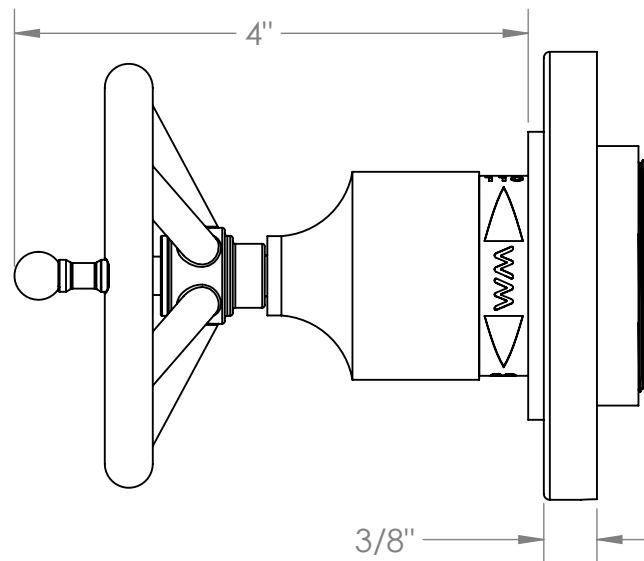

31-T15-BKA.1

Tim Kit for Mini Thermostatic Valve
For use with SS-TH50 mini thermostatic valve

Meets the applicable requirements of ASME A112.18.1-2005/CSA B125.1-05, entitled "Plumbing Supply Fittings"

WATERMARK DESIGNS 8/16/2019