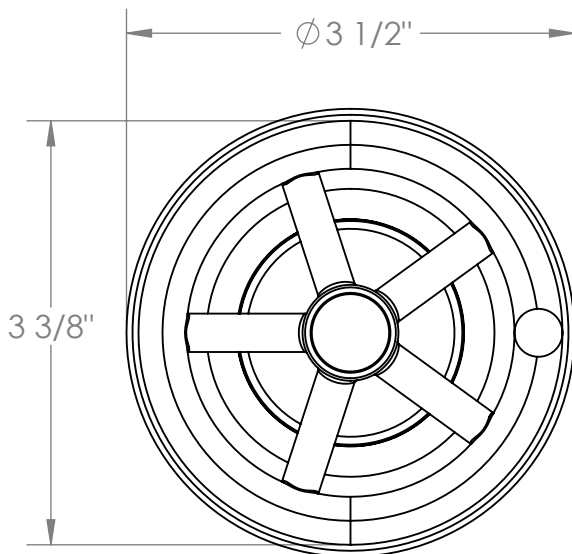

31-T15-BKA.1

Tim Kit for Mini Thermostatic Valve
For use with SS-TH50 mini thermostatic valve

Meets the applicable requirements of ASME A112.18.1-2005/CSA B125.1-05, entitled "Plumbing Supply Fittings"

WATERMARK DESIGNS 8/16/2019