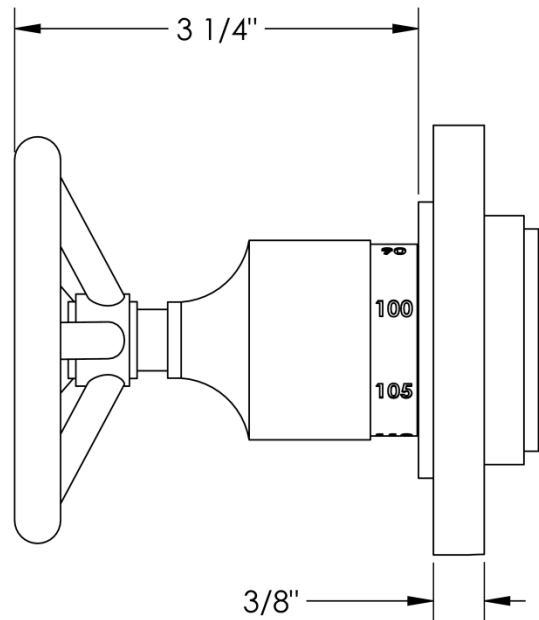

31-T15-BK

Trim Kit for Mini Thermostatic Valve
For use with SS-TH500

Meets the applicable requirements of ASME A112.18.1-2005/CSA B125.1-05, entitled "Plumbing Supply Fittings"