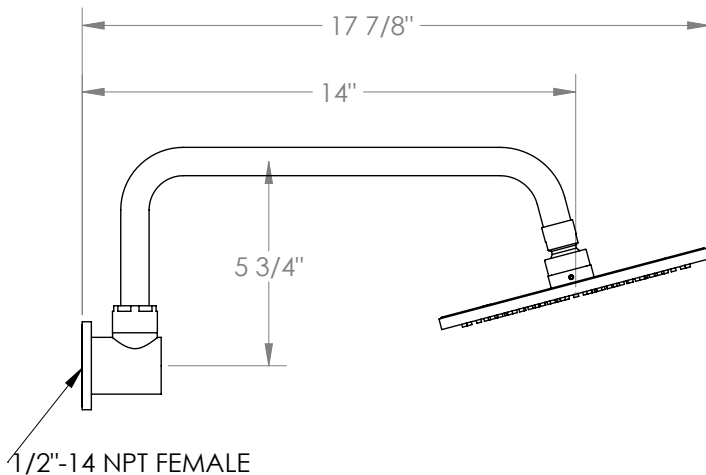

WATERMARK

BROOKLYN, NEW YORK

Brooklyn

31-HAF.1

Wall Mounted Showerhead

- Flow Rate: 1.75 GPM at 80 psi
- Self-Cleaning Silicone Jets
- Includes: SS-BRO70AF and SH-TIT50.
- Professional Installation Required.

Available in all finishes shown on the [Watermark Designs website](#)

Meets the applicable requirements of ASME A112.18.1-2005/CSA B125.1-05, entitled "Plumbing Supply Fittings".

Watermark Designs reserves the right to make revisions without notice to product specifications. All product dimensions are nominal.