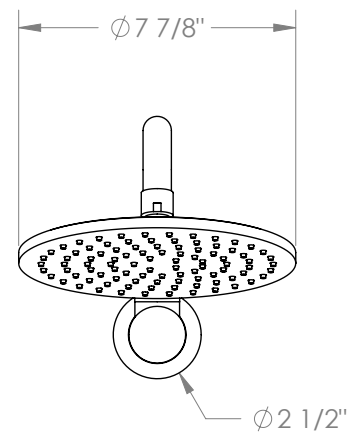

WATERMARK

BROOKLYN, NEW YORK

Brooklyn

31-HAF.1

Wall Mounted Showerhead

- Flow Rate: 1.75 GPM at 80 psi
- Self-Cleaning Silicone Jets
- Includes: SS-BRO70AF and SH-TIT50.
- Professional Installation Required.

Available in all finishes shown on the [Watermark Designs website](#)

Meets the applicable requirements of ASME A112.18.1-2005/CSA B125.1-05, entitled "Plumbing Supply Fittings".

Watermark Designs reserves the right to make revisions without notice to product specifications. All product dimensions are nominal.