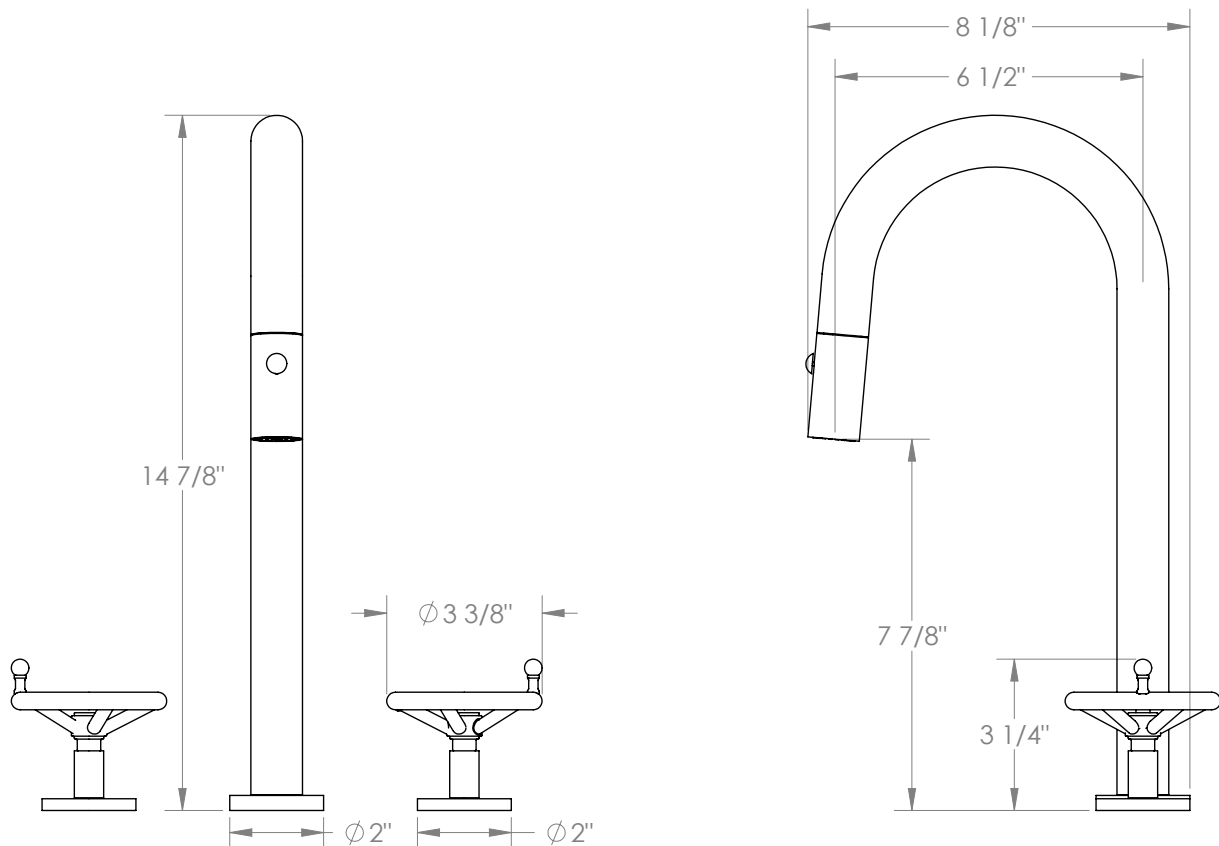

WATERMARK

BROOKLYN, NEW YORK

Brooklyn 31-9PG4-BKA1

Deck Mounted, Two Handle, Gooseneck Kitchen
Prep Faucet with Pull Down Spray

- Pullout Hose Length: 14-16" (Final Length May Vary Depending on Spout Type)
- Fits Deck Up To 2-1/2" Thick
- Recommended Mounting Hole: 1-3/8"
- All Lead-Free Brass Construction
- Flow Rate: 1.75 GPM
- 1/4 Turn Ceramic Cartridge
- 2 Flow Patterns, Aerated and Spray, Controlled By One Button
- 360° Rotating Spout with Magnetic Docking for Spray
- Professional Installation Required

Available in all finishes shown on the [Watermark Designs website](https://www.watermark-designs.com)

Meets the applicable requirements of ASME A112.18.1-2005/CSA B125.1-05, entitled "Plumbing Supply Fittings".

Watermark Designs reserves the right to make revisions without notice to produce specifications. All product dimensions are nominal.

09/2023

350 Dewitt Ave. Brooklyn, NY 11207 USA | T: 1 718 257 2800 | F: 1 718 257 2144 | customerservice@watermark-designs.com