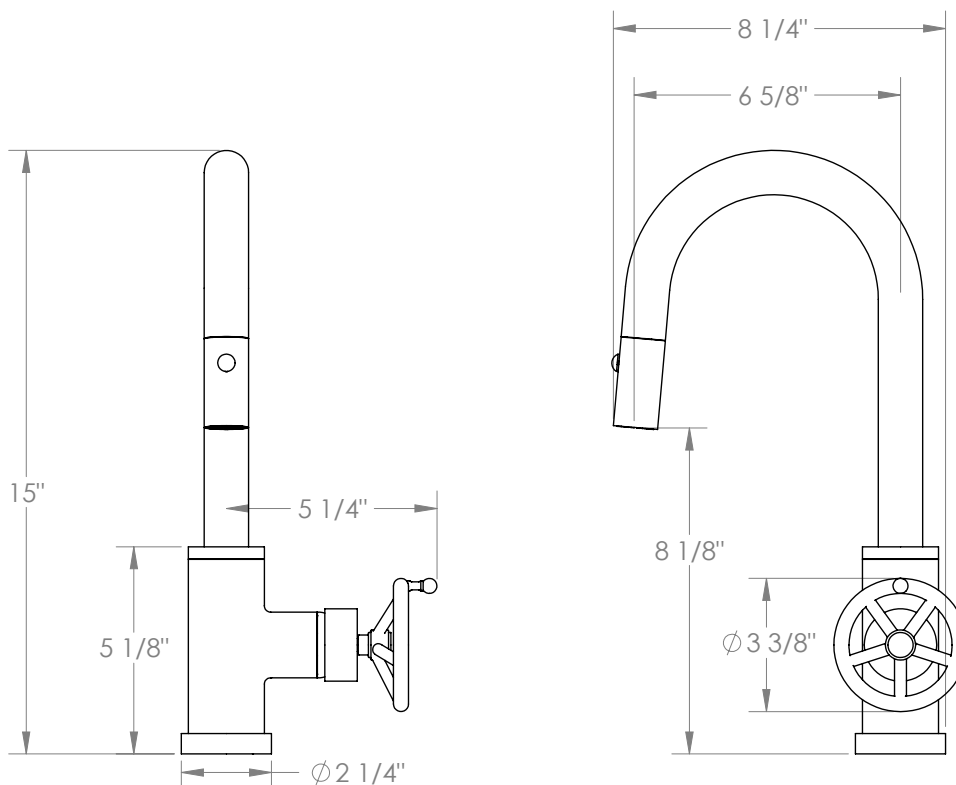

WATERMARK

BROOKLYN, NEW YORK

Available in all finishes shown on the [Watermark Designs website](https://www.watermark-designs.com)

Brooklyn 31-9.3PG2-BKA1

Deck Mounted, Gooseneck, Monoblock Kitchen
Prep Faucet with Pull Down Spray

- Pullout Hose Length: 14-16" (Final Length May Vary Depending on Spout Type)
- Fits Deck Up To 1-1/2" Thick
- Recommended Mounting Hole: 1-3/8"
- All Lead-Free Brass Construction
- Flow Rate: 1.75 GPM
- Ceramic Mixing Cartridge
- 2 Flow Patterns, Aerated and Spray, Controlled By One Button
- 360° Rotating Spout with Magnetic Docking for Spray
- Professional Installation Required

Meets the applicable requirements of ASME A112.18.1-2005/CSA B125.1-05, entitled "Plumbing Supply Fittings".

Watermark Designs reserves the right to make revisions without notice to produce specifications. All product dimensions are nominal.