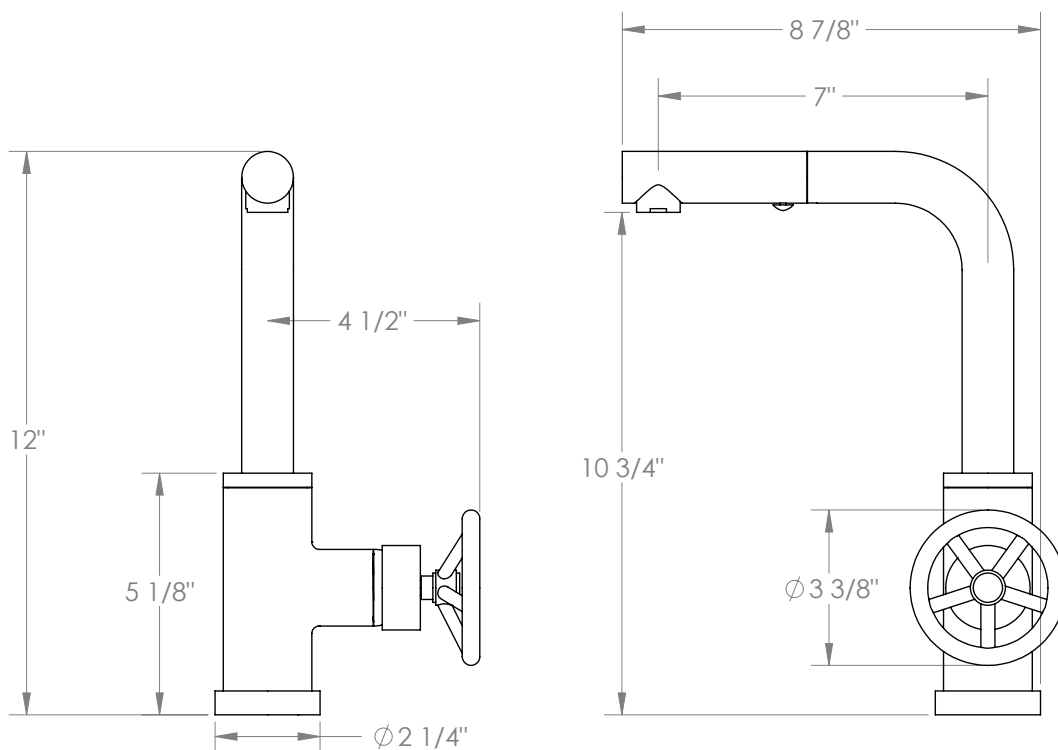

WATERMARK

BROOKLYN, NEW YORK

Brooklyn 31-9.3P1-BK

Deck Mounted, Monoblock, Kitchen Prep Faucet
with Pull Out Spray

- Pullout Hose Length: 14-16" (Final Length May Vary Depending on Spout Type)
- Fits Deck Up To 1-1/2" Thick
- Recommended Mounting Hole: 1-3/8"
- All Lead-Free Brass Construction
- Flow Rate: 1.75 GPM
- Ceramic Mixing Cartridge
- 2 Flow Patterns, Aerated and Spray, Controlled By One Button
- 360° Rotating Spout with Magnetic Docking for Spray
- Professional Installation Required

Available in all finishes shown on the [Watermark Designs website](https://www.watermarkdesigns.com)

Meets the applicable requirements of ASME A112.18.1-2005/CSA B125.1-05, entitled "Plumbing Supply Fittings".

Watermark Designs reserves the right to make revisions without notice to produce specifications. All product dimensions are nominal.

09/2023

350 Dewitt Ave. Brooklyn, NY 11207 USA | T: 1 718 257 2800 | F: 1 718 257 2144 | customerservice@watermark-designs.com