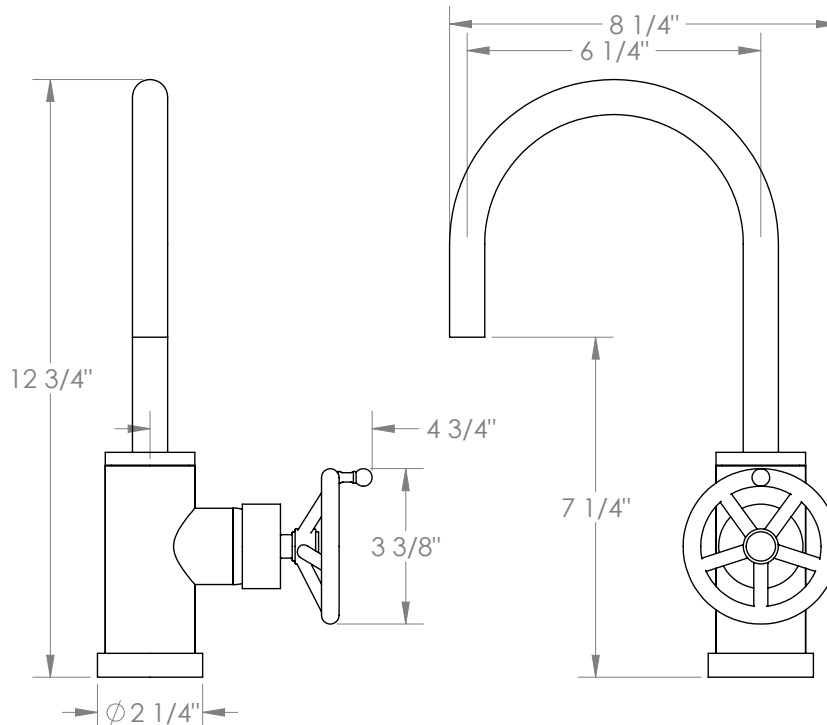

WATERMARK

BROOKLYN, NEW YORK

Brooklyn 31-9.3G-BKA1

Deck Mounted, Gooseneck, Monoblock Kitchen
Prep Faucet

- Fits Deck Up To 1-1/2" Thick
- Recommended Mounting Hole: 1-3/8"
- All Lead-Free Brass Construction
- Flow Rate: 1.75 GPM
- Ceramic Mixing Cartridge
- 360° Rotating Spout
- Professional Installation Required

Available in all finishes shown on the [Watermark Designs website](#)

Meets the applicable requirements of ASME A112.18.1-2005/CSA B125.1-05, entitled "Plumbing Supply Fittings".

Watermark Designs reserves the right to make revisions without notice to produce specifications. All product dimensions are nominal.