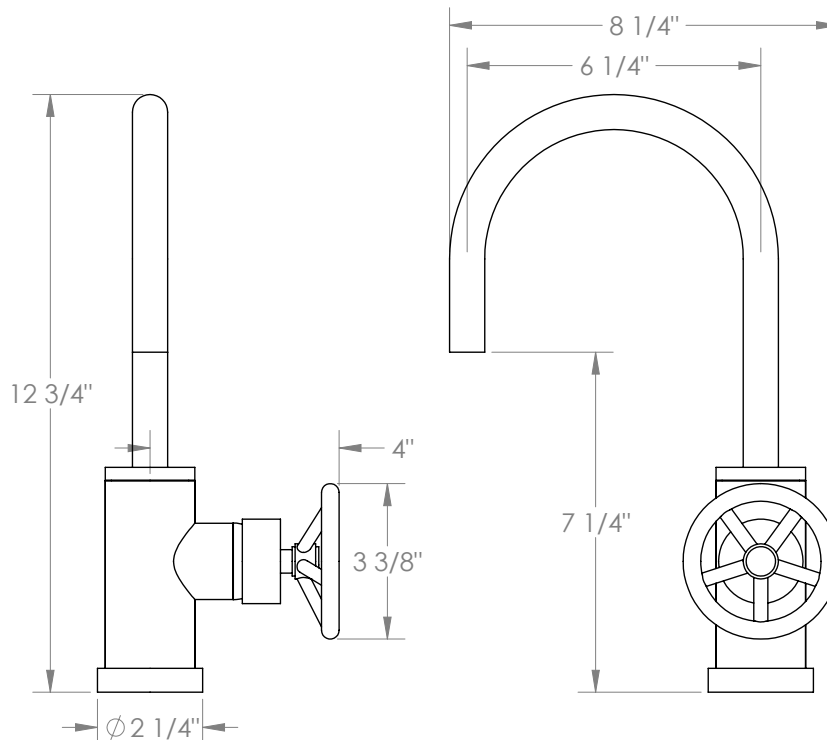

WATERMARK

BROOKLYN, NEW YORK

Brooklyn 31-9.3G-BK

Deck Mounted, Gooseneck, Monoblock Kitchen
Prep Faucet

- Fits Deck Up To 1-1/2" Thick
- Recommended Mounting Hole: 1-3/8"
- All Lead-Free Brass Construction
- Flow Rate: 1.75 GPM
- Ceramic Mixing Cartridge
- 360° Rotating Spout
- Professional Installation Required

Available in all finishes shown on the [Watermark Designs website](https://www.watermarkdesigns.com)

Meets the applicable requirements of ASME A112.18.1-2005/CSA B125.1-05, entitled "Plumbing Supply Fittings".

Watermark Designs reserves the right to make revisions without notice to produce specifications. All product dimensions are nominal.

09/2023

350 Dewitt Ave. Brooklyn, NY 11207 USA | T: 1 718 257 2800 | F: 1 718 257 2144 | customerservice@watermark-designs.com