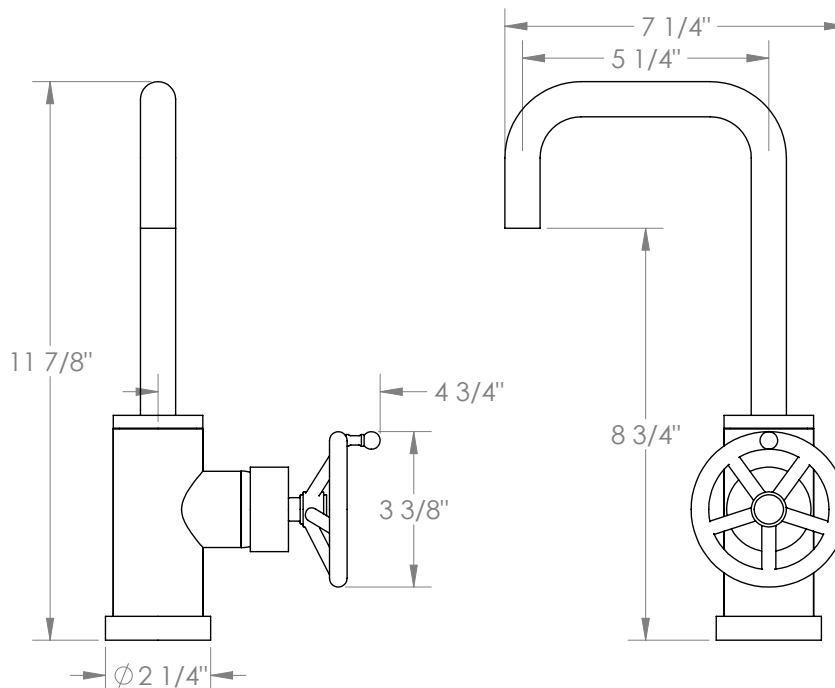

WATERMARK

BROOKLYN, NEW YORK

Brooklyn 31-9.3-BKA1

Deck Mounted, Monoblock Kitchen Prep Faucet

- Fits Deck Up To 1-1/2" Thick
- Recommended Mounting Hole: 1-3/8"
- All Lead-Free Brass Construction
- Flow Rate: 1.75 GPM
- Ceramic Mixing Cartridge
- 360° Rotating Spout
- Professional Installation Required

Available in all finishes shown on the [Watermark Designs website](#)

Meets the applicable requirements of ASME A112.18.1-2005/CSA B125.1-05, entitled "Plumbing Supply Fittings".

Watermark Designs reserves the right to make revisions without notice to produce specifications. All product dimensions are nominal.