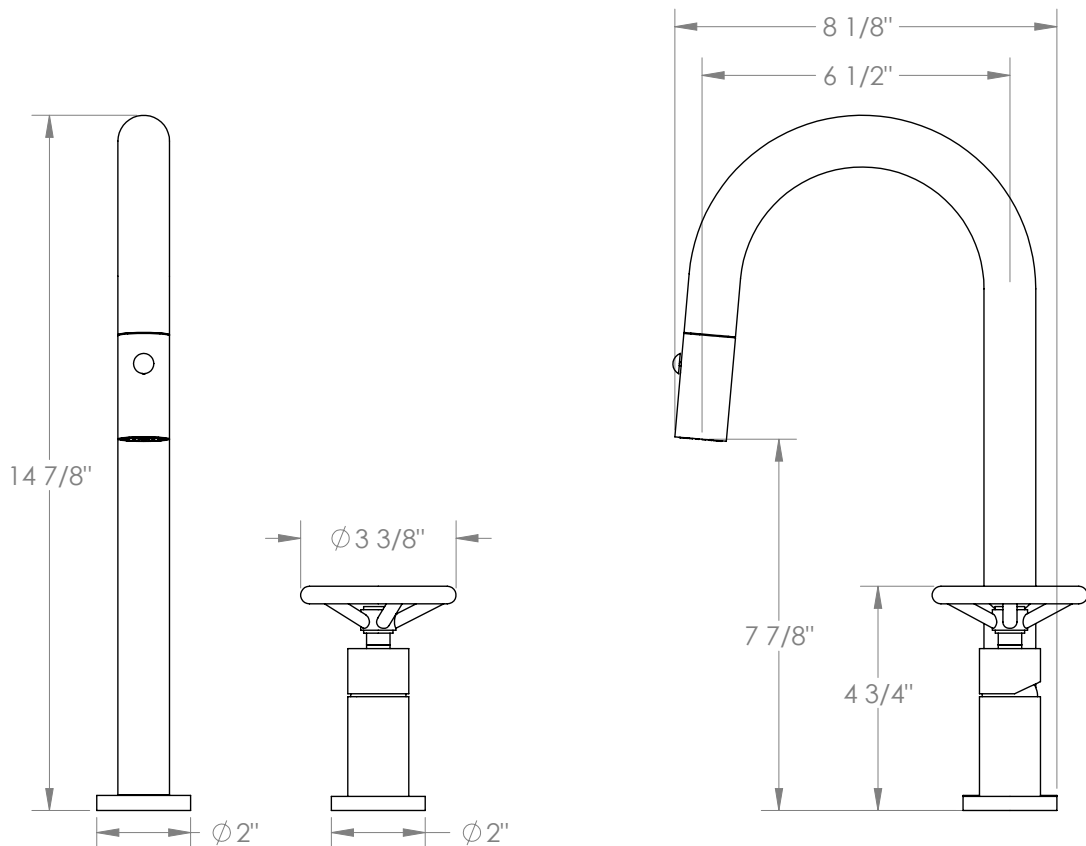

### 31-9.1.3PG2-BKV

Deck Mounted, Single Handle, Gooseneck Kitchen Prep Faucet with Pull Down Spray

- Pullout Hose Length: 14-16" (Final Length May Vary Depending on Spout Type)
- Fits Deck Up To 2-1/2" Thick
- Recommended Mounting Hole: 1-3/8"
- All Lead-Free Brass Construction
- Flow Rate: 1.75 GPM
- Ceramic Mixing Cartridge
- 2 Flow Patterns, Aerated and Spray, Controlled By One Button
- 360° Rotating Spout with Magnetic Docking for Spray
- Professional Installation Required

Meets the applicable requirements of ASME A112.18.1-2005/CSA B125.1-05, entitled "Plumbing Supply Fittings".

Watermark Designs reserves the right to make revisions without notice to produce specifications. All product dimensions are nominal.