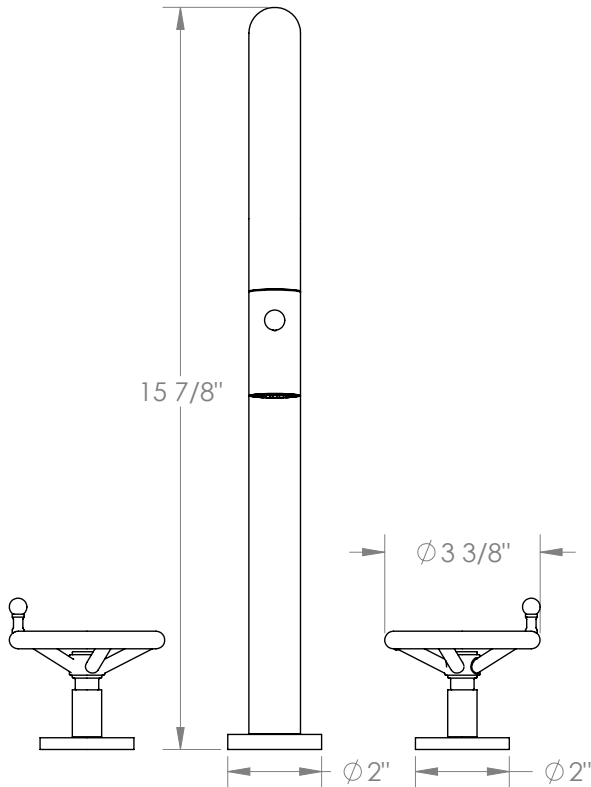

WATERMARK

BROOKLYN, NEW YORK

Brooklyn 31-7PG2-BKA1

Deck Mounted, Two Handle, Gooseneck Faucet
with Pull Down Spray

- Pullout Hose Length: 14-16" (Final Length May Vary Depending on Spout Type)
- Fits Deck Up To 2-1/2" Thick
- Recommended Mounting Hole: 1-3/8"
- All Lead-Free Brass Construction
- Flow Rate: 1.75 GPM
- 1/4 Turn Ceramic Cartridge
- 2 Flow Patterns, Aerated and Spray, Controlled By One Button
- 360° Rotating Spout with Magnetic Docking for Spray
- Professional Installation Required

Available in all finishes shown on the [Watermark Designs website](https://www.watermark-designs.com)

Meets the applicable requirements of ASME A112.18.1-2005/CSA B125.1-05, entitled "Plumbing Supply Fittings".

Watermark Designs reserves the right to make revisions without notice to produce specifications. All product dimensions are nominal.

09/2023

350 Dewitt Ave. Brooklyn, NY 11207 USA | T: 1 718 257 2800 | F: 1 718 257 2144 | customerservice@watermark-designs.com