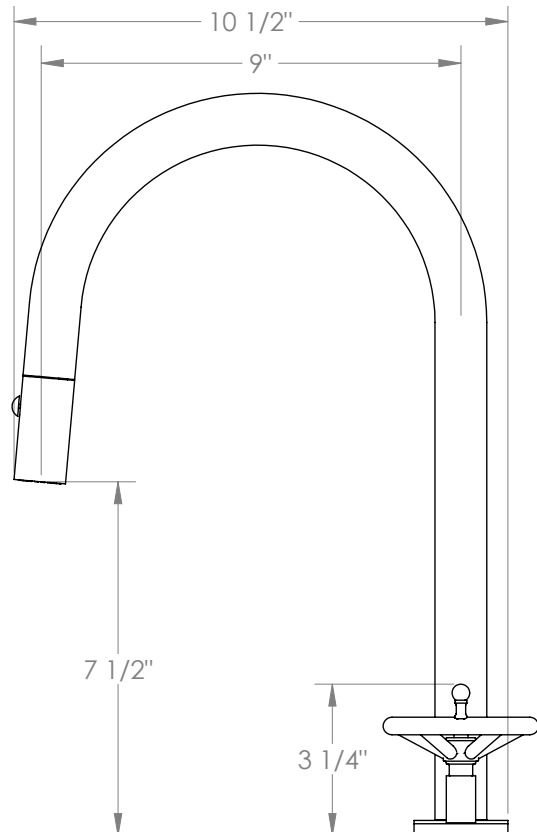

WATERMARK

BROOKLYN, NEW YORK

Brooklyn 31-7PG2-BKA1

Deck Mounted, Two Handle, Gooseneck Faucet
with Pull Down Spray

- Pullout Hose Length: 14-16" (Final Length May Vary Depending on Spout Type)
- Fits Deck Up To 2-1/2" Thick
- Recommended Mounting Hole: 1-3/8"
- All Lead-Free Brass Construction
- Flow Rate: 1.75 GPM
- 1/4 Turn Ceramic Cartridge
- 2 Flow Patterns, Aerated and Spray, Controlled By One Button
- 360° Rotating Spout with Magnetic Docking for Spray
- Professional Installation Required

Available in all finishes shown on the [Watermark Designs website](https://www.watermark-designs.com)

Meets the applicable requirements of ASME A112.18.1-2005/CSA B125.1-05, entitled "Plumbing Supply Fittings".

Watermark Designs reserves the right to make revisions without notice to produce specifications. All product dimensions are nominal.

09/2023

350 Dewitt Ave. Brooklyn, NY 11207 USA | T: 1 718 257 2800 | F: 1 718 257 2144 | customerservice@watermark-designs.com