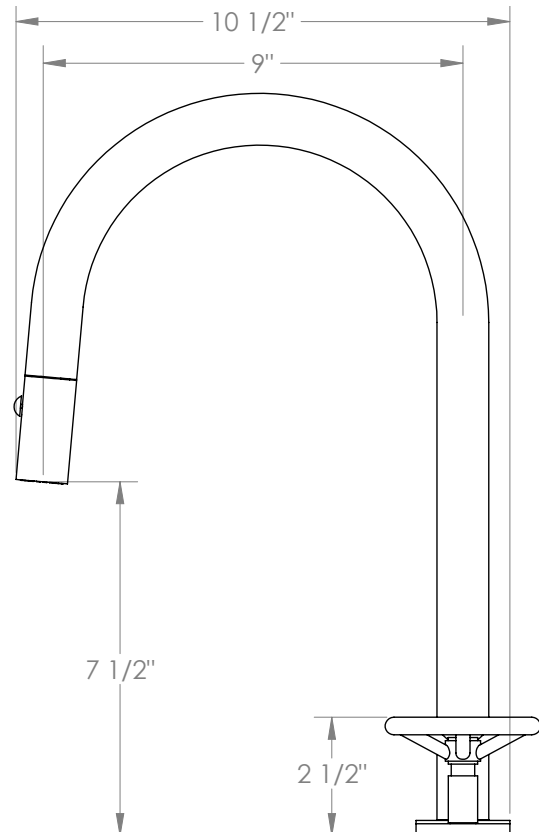

## Brooklyn 31-7PG2-BK

Deck Mounted, Two Handle, Gooseneck Faucet  
with Pull Down Spray

- Pullout Hose Length: 14-16" (Final Length May Vary Depending on Spout Type)
- Fits Deck Up To 2-1/2" Thick
- Recommended Mounting Hole: 1-3/8"
- All Lead-Free Brass Construction
- Flow Rate: 1.75 GPM
- 1/4 Turn Ceramic Cartridge
- 2 Flow Patterns, Aerated and Spray, Controlled By One Button
- 360° Rotating Spout with Magnetic Docking for Spray
- Professional Installation Required

Available in all finishes shown on the [Watermark Designs website](#)

Meets the applicable requirements of ASME A112.18.1-2005/CSA B125.1-05, entitled "Plumbing Supply Fittings".

Watermark Designs reserves the right to make revisions without notice to produce specifications. All product dimensions are nominal.