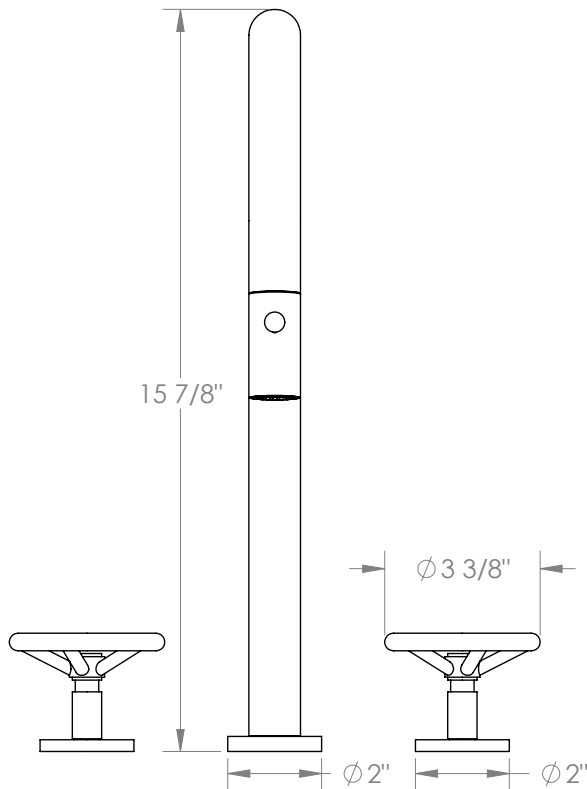

## Brooklyn 31-7PG2-BK

Deck Mounted, Two Handle, Gooseneck Faucet  
with Pull Down Spray

- Pullout Hose Length: 14-16" (Final Length May Vary Depending on Spout Type)
- Fits Deck Up To 2-1/2" Thick
- Recommended Mounting Hole: 1-3/8"
- All Lead-Free Brass Construction
- Flow Rate: 1.75 GPM
- 1/4 Turn Ceramic Cartridge
- 2 Flow Patterns, Aerated and Spray, Controlled By One Button
- 360° Rotating Spout with Magnetic Docking for Spray
- Professional Installation Required

Available in all finishes shown on the [Watermark Designs website](#)

Meets the applicable requirements of ASME A112.18.1-2005/CSA B125.1-05, entitled "Plumbing Supply Fittings".

Watermark Designs reserves the right to make revisions without notice to produce specifications. All product dimensions are nominal.