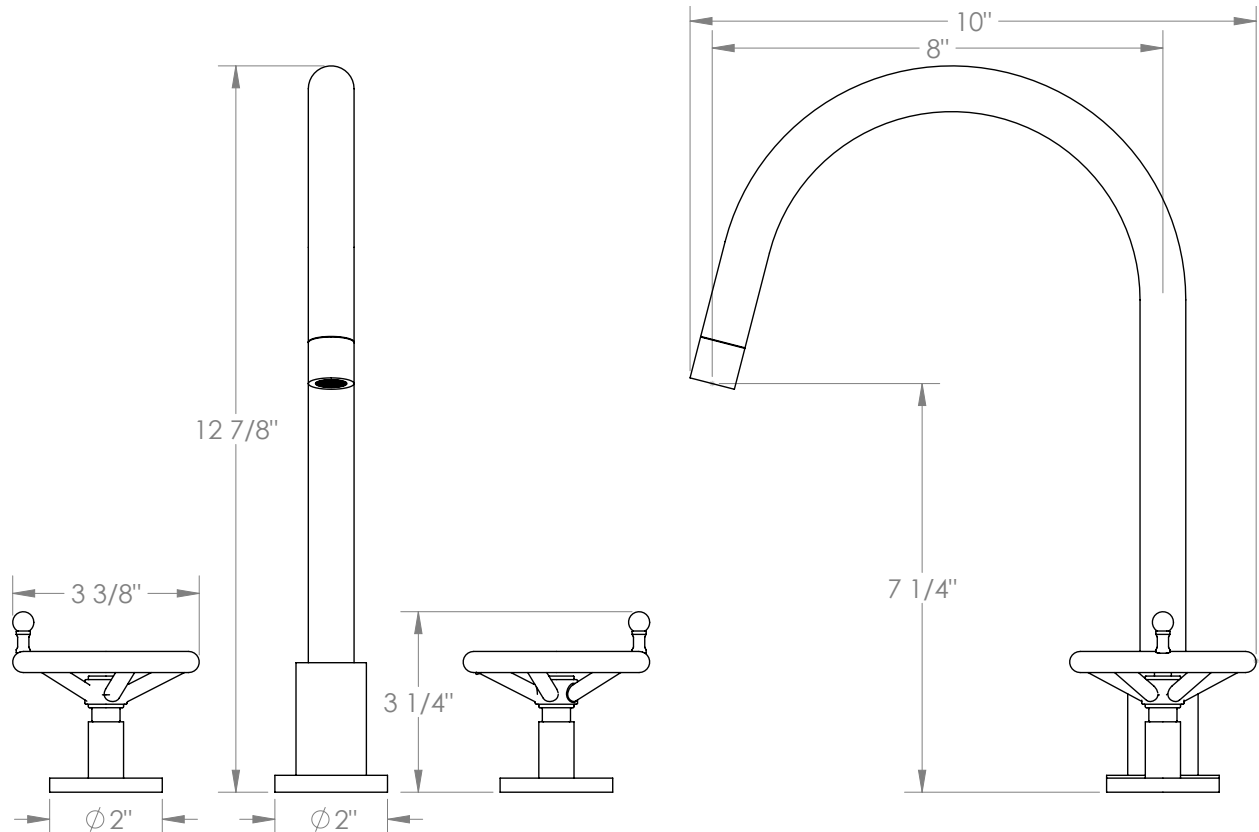

WATERMARK

BROOKLYN, NEW YORK

Brooklyn 31-7G-BKA1

Deck Mounted, Two Handle, Gooseneck Faucet

- Fits Deck Up To 3" Thick
- Recommended Mounting Hole: 1-3/8"
- All Lead-Free Brass Construction
- Flow Rate: 1.75 GPM
- 1/4 Turn Ceramic Cartridge
- 360° Rotating Spout
- Professional Installation Required

Available in all finishes shown on the [Watermark Designs website](#)

Meets the applicable requirements of ASME A112.18.1-2005/CSA B125.1-05, entitled "Plumbing Supply Fittings".

Watermark Designs reserves the right to make revisions without notice to produce specifications. All product dimensions are nominal.